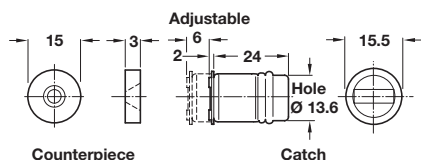

**Magnetic catch, mortice type**

- > Catch: Fixed, glued
- > Counterpiece: Fixed, screw fixing
- > Brass catch and chromed steel counterpiece
- > Order qty: Multiples of 10 pcs

Pull (approx.)	2 kg
Finish	Cat. No.
Nickel-plated	246.12.002

**Magnetic catch, mortice type**

- > Catch: Fixed, glued
- > Counterpiece: Fixed, screw fixing
- > Brass catch with yellow chromatised rim and chromed steel counterpiece
- > Order qty: 1 pc

Pull (approx.)	5 kg
Finish	Cat. No.
Nickel-plated	246.02.211

**Magnetic catch, mortice type**

- > Catch: Fixed, press-fit
- > Counterpiece: Floating, knock-in
- > Plastic catch and chromed steel counterpiece
- > Order qty: 1 pc

Pull (approx.)	2-3 kg
Finish	Cat. No.
White	246.43.758