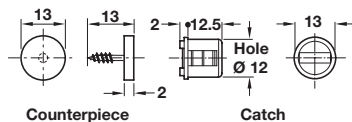

**Magnetic catch, mortice type**

- > Catch: Fixed, glued
- > Counterpiece: Fixed, screw fixing
- > Brass catch and chromed steel counterpiece
- > Order qty: Multiples of 10 pcs

Pull (approx.)	2 kg
Finish	Cat. No.
Nickel-plated	246.12.002

**Magnetic catch, mortice type**

- > Catch: Fixed, glued
- > Counterpiece: Fixed, screw fixing
- > Brass catch with yellow chromatised rim and chromed steel counterpiece
- > Order qty: 1 pc

Pull (approx.)	5 kg
Finish	Cat. No.
Nickel-plated	246.02.211

**Magnetic catch, mortice type**

- > Catch: Fixed, press-fit
- > Counterpiece: Floating, knock-in
- > Plastic catch and chromed steel counterpiece
- > Order qty: 1 pc

Pull (approx.)	2-3 kg
Finish	Cat. No.
White	246.43.758