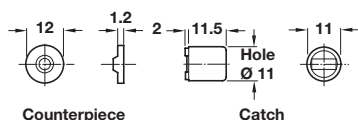

**Magnetic catch, mortice type**

- > Catch: Fixed, glued
- > Counterpiece: Fixed, screw fixing
- > Brass catch and chromed steel counterpiece
- > Order qty: Multiples of 10 pcs

Pull (approx.)	2 kg
Finish	Cat. No.
Nickel-plated	246.12.002

**Magnetic catch, mortice type**

- > Catch: Fixed, glued
- > Counterpiece: Fixed, screw fixing
- > Brass catch with yellow chromatised rim and chromed steel counterpiece
- > Order qty: 1 pc

Pull (approx.)	5 kg
Finish	Cat. No.
Nickel-plated	246.02.211

**Magnetic catch, mortice type**

- > Catch: Fixed, press-fit
- > Counterpiece: Floating, knock-in
- > Plastic catch and chromed steel counterpiece
- > Order qty: 1 pc

Pull (approx.)	2-3 kg
Finish	Cat. No.
White	246.43.758