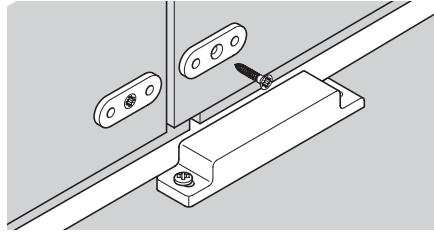

HEAVY DUTY MAGNETIC CATCHES

This magnetic catch can be mounted on the ceiling or floor of a two-door cupboard...

...or on the cabinet side panel with intervening shelf

Double magnetic catch

- > Retain two doors on a single cabinet side panel or shelf
- > Can be mounted on butt, rebated or flush doors
- > Catch: Floating
- > Counterpiece: Fixed
- > Plastic catch and steel counterpiece
- > Order qty: 1 pc

Pull (approx.)	2 x 3-4 kg
Finish	Cat. No.
White	246.84.713
Brown	246.84.115

Magnetic catch

- > Surface mounted, screw fixing
- > Catch: Floating
- > Counterpiece: Fixed
- > Zinc alloy
- > Order qty: 1 pc

Pull (approx.)	8 kg
Finish	Cat. No.
Nickel-plated	246.75.620
Chrome-plated	246.75.220

COMPONENTS, FIXINGS AND CONSUMABLES 2014, © Häfele U.K. Ltd 2014. Dimensional data not binding. We reserve the right to alter specifications without notice.