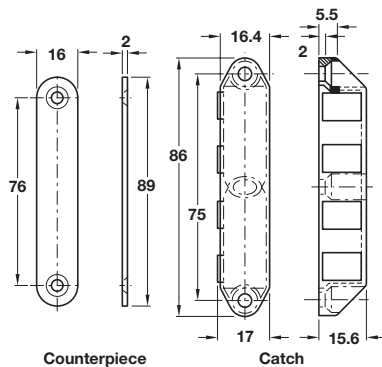

HEAVY DUTY MAGNETIC CATCHES

This magnetic catch can be mounted on the ceiling or floor of a two-door cupboard...

...or on the cabinet side panel with intervening shelf

Double magnetic catch

- > Retain two doors on a single cabinet side panel or shelf
- > Can be mounted on butt, rebated or flush doors
- > Catch: Floating
- > Counterpiece: Fixed
- > Plastic catch and steel counterpiece
- > Order qty: 1 pc

Pull (approx.)	2 x 3-4 kg
Finish	Cat. No.
White	246.84.713
Brown	246.84.115

Magnetic catch

- > Surface mounted, screw fixing
- > Catch: Floating
- > Counterpiece: Fixed
- > Zinc alloy
- > Order qty: 1 pc

Pull (approx.)	8 kg
Finish	Cat. No.
Nickel-plated	246.75.620
Chrome-plated	246.75.220

COMPONENTS, FIXINGS AND CONSUMABLES 2014, © Häfele U.K. Ltd 2014. Dimensional data not binding. We reserve the right to alter specifications without notice.