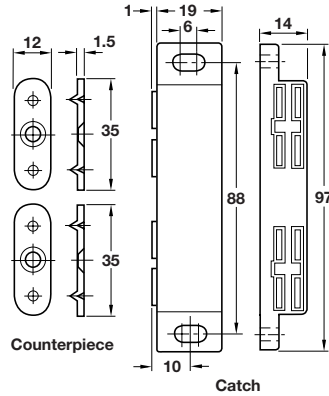

HEAVY DUTY MAGNETIC CATCHES

This magnetic catch can be mounted on the ceiling or floor of a two-door cupboard...

...or on the cabinet side panel with intervening shelf

Double magnetic catch

- > Retain two doors on a single cabinet side panel or shelf
- > Can be mounted on butt, rebated or flush doors
- > Catch: Floating
- > Counterpiece: Fixed
- > Plastic catch and steel counterpiece
- > Order qty: 1 pc

Pull (approx.)	2 x 3-4 kg
Finish	Cat. No.
White	246.84.713
Brown	246.84.115

Magnetic catch

- > Surface mounted, screw fixing
- > Catch: Floating
- > Counterpiece: Fixed
- > Zinc alloy
- > Order qty: 1 pc

Pull (approx.)	8 kg
Finish	Cat. No.
Nickel-plated	246.75.620
Chrome-plated	246.75.220

COMPONENTS, FIXINGS AND CONSUMABLES 2014, © Häfele U.K. Ltd 2014. Dimensional data not binding. We reserve the right to alter specifications without notice.