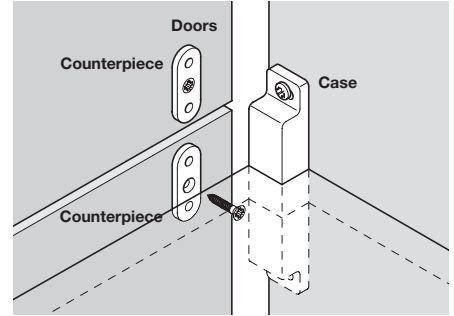

HEAVY DUTY MAGNETIC CATCHES

This magnetic catch can be mounted on the ceiling or floor of a two-door cupboard...

...or on the cabinet side panel with intervening shelf

Double magnetic catch

- > Retain two doors on a single cabinet side panel or shelf
- > Can be mounted on butt, rebated or flush doors
- > Catch: Floating
- > Counterpiece: Fixed
- > Plastic catch and steel counterpiece
- > Order qty: 1 pc

Pull (approx.)	2 x 3-4 kg
Finish	Cat. No.
White	246.84.713
Brown	246.84.115

Magnetic catch

- > Surface mounted, screw fixing
- > Catch: Floating
- > Counterpiece: Fixed
- > Zinc alloy
- > Order qty: 1 pc

Pull (approx.)	8 kg
Finish	Cat. No.
Nickel-plated	246.75.620
Chrome-plated	246.75.220

COMPONENTS, FIXINGS AND CONSUMABLES 2014, © Häfele U.K. Ltd 2014. Dimensional data not binding. We reserve the right to alter specifications without notice.