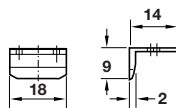

Furniture bolt with straight side

- > Steel
- > Order qty: 1 pc

> Striking plates must be ordered separately, shown below

Finish	Cat. No.
Nickel-plated	251.10.703

Furniture bolt with straight side

- > Striking plate included
- > Profile brass
- > Order qty: 1 pc

Finish	Cat. No.
Natural brass	252.03.500

Angled striking plate, with ridge

- > Steel
- > Order qty: Multiples of 100 pcs

Finish	Cat. No.
Brass-plated	251.74.501
Nickel-plated	251.74.707

Angled striking plate, with slot