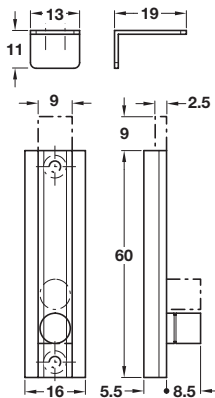

Furniture bolt with straight side

- > Steel
- > Order qty: 1 pc

> Striking plates must be ordered separately, shown below

Finish	Cat. No.
Nickel-plated	251.10.703

Furniture bolt with straight side

- > Striking plate included
- > Profile brass
- > Order qty: 1 pc

Finish	Cat. No.
Natural brass	252.03.500

Angled striking plate, with ridge

- > Steel
- > Order qty: Multiples of 100 pcs

Finish	Cat. No.
Brass-plated	251.74.501
Nickel-plated	251.74.707

Angled striking plate, with slot

- > Brass
- > Order qty: 1 pc

Finish	Cat. No.
Polished brass	251.60.007
Nickel-plated	251.60.703