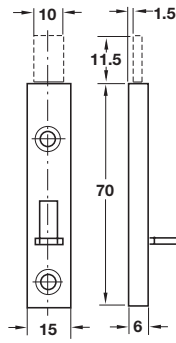

Furniture bolt with straight side

- > Steel
- > Order qty: 1 pc

> Striking plates must be ordered separately, shown below

Finish	Cat. No.
Nickel-plated	251.10.703

Furniture bolt with straight side

- > Striking plate included
- > Profile brass
- > Order qty: 1 pc

Finish	Cat. No.
Natural brass	252.03.500

Angled striking plate, with ridge

- > Steel
- > Order qty: Multiples of 100 pcs

Finish	Cat. No.
Brass-plated	251.74.501
Nickel-plated	251.74.707

Angled striking plate, with slot