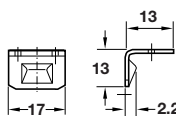

Angled striking plate, with ridge

- > Steel
- > Order qty: Multiples of 100 pcs

Finish	Cat. No.
Brass-plated	251.74.501
Nickel-plated	251.74.707