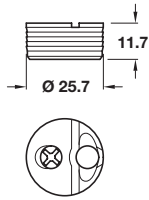

IXCONNECT TOFIX CONNECTORS

Tofix connector housing

- > For press fitting
- > With pre-mounted zinc alloy tightening element
- > For wood thickness 18-26 mm
- > Plastic
- > Order qty: Multiples of 100 pcs

Finish	Cat. No.
White	261.95.704
Brown	261.95.104

Connecting bolt

- > For Ø 5 mm drill hole
- > With special thread
- > Zinc alloy
- > Order qty: Multiples of 100 pcs

Finish	Cat. No.
Bright	261.95.010

COMPONENTS, FIXINGS AND CONSUMABLES 2014, © Häfele U.K. Ltd 2014. Dimensional data not binding. We reserve the right to alter specifications without notice.