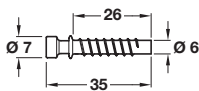

IXCONNECT TOFIX CONNECTORS

Tofix connector housing

- > For press fitting
- > With pre-mounted zinc alloy tightening element
- > For wood thickness 18-26 mm
- > Plastic
- > Order qty: Multiples of 100 pcs

Finish	Cat. No.
White	261.95.704
Brown	261.95.104

Connecting bolt

- > For Ø 5 mm drill hole
- > With special thread
- > Zinc alloy
- > Order qty: Multiples of 100 pcs

Finish	Cat. No.
Bright	261.95.010

COMPONENTS, FIXINGS AND CONSUMABLES 2014, © Häfele U.K. Ltd 2014. Dimensional data not binding. We reserve the right to alter specifications without notice.