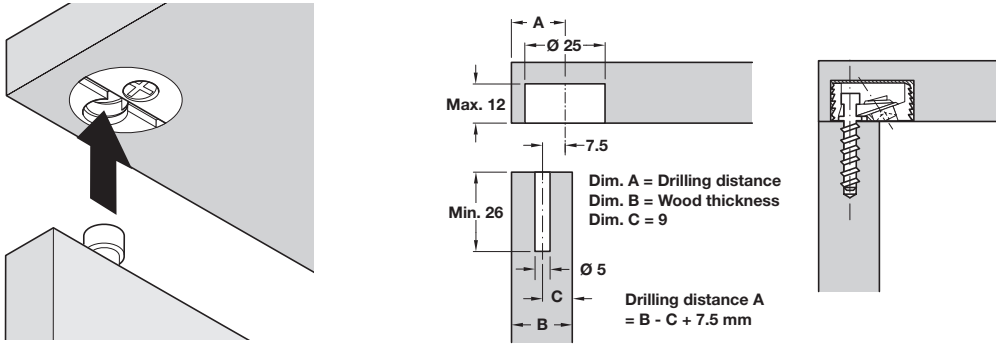

IXCONNECT TOFIX CONNECTORS

Tofix connector housing

- > For press fitting
- > With pre-mounted zinc alloy tightening element
- > For wood thickness 18-26 mm
- > Plastic
- > Order qty: Multiples of 100 pcs

Finish	Cat. No.
White	261.95.704
Brown	261.95.104

Connecting bolt

- > For Ø 5 mm drill hole
- > With special thread
- > Zinc alloy
- > Order qty: Multiples of 100 pcs

Finish	Cat. No.
Bright	261.95.010

COMPONENTS, FIXINGS AND CONSUMABLES 2014, © Häfele U.K. Ltd 2014. Dimensional data not binding. We reserve the right to alter specifications without notice.