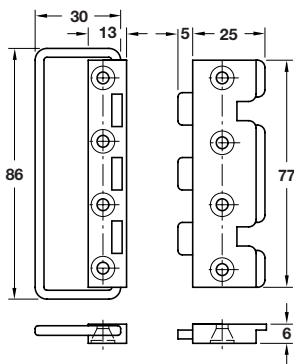

CONNECTING FITTING

For cupboards and to secure trim panels.

Connecting fitting

- > Light duty only
- > Natural-coloured impact resistant plastic with galvanized steel hoop
- > Order qty: Multiples of 50 pcs

Connecting fitting

Cat. No.
262.59.003

> Hospa screws are shown on pages **388-393, 402**