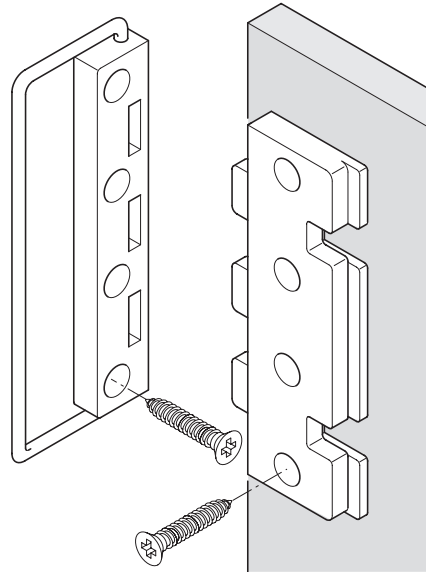

CONNECTING FITTING

For cupboards and to secure trim panels.

Connecting fitting

- > Light duty only
- > Natural-coloured impact resistant plastic with galvanized steel hoop
- > Order qty: Multiples of 50 pcs

Connecting fitting

Cat. No.
262.59.003

> Hospa screws are shown on pages **388-393, 402**