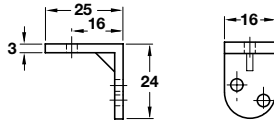

Angled bracket

- > Screw fixing
- > For furniture assembly
- > Plastic
- > Order qty: Multiples of 100 pcs

Finish	Cat. No.
Brown	260.24.108
White	260.24.706

Angled bracket

- > Screw fixing
- > For furniture assembly
- > Steel
- > Order qty: Multiples of 100 pcs