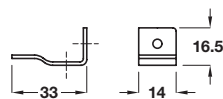

Finish	Cat. No.
Galvanized	290.08.930

Angled bracket

- > Excellent for holding face frames on kitchen cabinets
- > Mild steel
- > Order qty: Multiples of 100 pcs

Finish	Cat. No.
Galvanized	260.26.970

Metal door stop