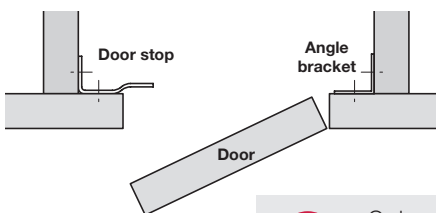

- > Screw fixing
- > Excellent for use on inset kitchen cabinets
- > Order qty: Multiples of 100 pcs

> Order door buffers, 356.22.420 separately

Finish	Cat. No.
Nickel	233.07.600

- > Chair brackets are also available, shown on page 173
- > Hospa screws are shown on pages 388-393, 402