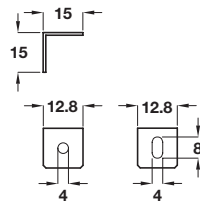

Angled bracket