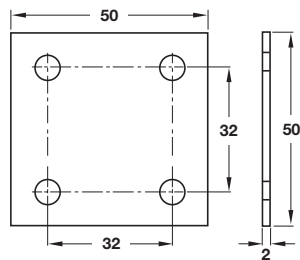

CONNECTING PLATES

ixconnect

Connecting plate

- > Screw fixing
- > For furniture assembly
- > Galvanized steel
- > Order qty: Multiples of 50 pcs

Length	Cat. No.
50 mm	260.21.509
70 mm	260.21.705

Connecting plate

- > Screw fixing
- > For furniture assembly
- > Galvanized steel
- > Order qty: Multiples of 50 pcs

Length	Cat. No.
60 mm	260.20.011
80 mm	260.20.020
100 mm	260.20.039

Connecting plate

- > Screw fixing
- > Steel
- > Order qty: Multiples of 100 pcs

Finish	Cat. No.
Steel	260.22.020

Connecting plate

- > Screw fixing
- > Steel
- > Order qty: Multiples of 10 pcs

Finish	Cat. No.
Bright zinc-plated	260.21.950

COMPONENTS, FIXINGS AND CONSUMABLES 2014, © Häfele U.K. Ltd 2014. Dimensional data not binding. We reserve the right to alter specifications without notice.