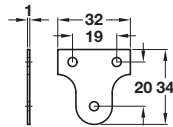

Mirror plate, 32 mm version

- > For fixing mirrors/pictures to walls
- > Fixings not included
- > Steel
- > Order qty: Multiples of 100 pcs

Finish	Cat. No.
Brass	291.06.500
Nickel	291.06.600

Mirror plate, 38 mm version

- > For fixing mirrors/pictures to walls
- > Fixings not included
- > Steel
- > Order qty: Multiples of 100 pcs

Finish	Cat. No.
Brass	291.06.501
Nickel	291.06.601

Mirror plate, 32 mm version

- > For fixing mirrors/pictures to walls
- > Fixings not included
- > Steel
- > Order qty: Multiples of 100 pcs

Finish	Cat. No.
Brass	291.06.510
Nickel	291.06.610

Mirror plate, keyhole, 38 mm version

- > For fixing mirrors/pictures to walls
- > Fixings not included
- > Steel
- > Order qty: Multiples of 100 pcs

Finish	Cat. No.
Brass	291.06.511
Nickel	291.06.611