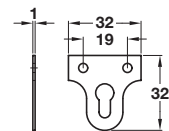

Mirror plate, 32 mm version

- > For fixing mirrors/pictures to walls
- > Fixings not included
- > Steel
- > Order qty: Multiples of 100 pcs

Finish	Cat. No.
Brass	291.06.500
Nickel	291.06.600

Mirror plate, 38 mm version

- > For fixing mirrors/pictures to walls
- > Fixings not included
- > Steel
- > Order qty: Multiples of 100 pcs

Finish	Cat. No.
Brass	291.06.501
Nickel	291.06.601

Mirror plate, 32 mm version

- > For fixing mirrors/pictures to walls
- > Fixings not included
- > Steel
- > Order qty: Multiples of 100 pcs

Finish	Cat. No.
Brass	291.06.510
Nickel	291.06.610

Mirror plate, keyhole, 38 mm version

- > For fixing mirrors/pictures to walls
- > Fixings not included
- > Steel
- > Order qty: Multiples of 100 pcs

Finish	Cat. No.
Brass	291.06.511
Nickel	291.06.611