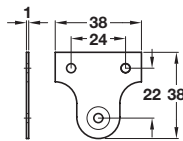

Mirror plate, 32 mm version

- > For fixing mirrors/pictures to walls
- > Fixings not included
- > Steel
- > Order qty: Multiples of 100 pcs

Finish	Cat. No.
Brass	291.06.500
Nickel	291.06.600

Mirror plate, 38 mm version

- > For fixing mirrors/pictures to walls
- > Fixings not included
- > Steel
- > Order qty: Multiples of 100 pcs

Finish	Cat. No.
Brass	291.06.501
Nickel	291.06.601

Mirror plate, 32 mm version

- > For fixing mirrors/pictures to walls
- > Fixings not included
- > Steel
- > Order qty: Multiples of 100 pcs

Finish	Cat. No.
Brass	291.06.510
Nickel	291.06.610

Mirror plate, keyhole, 38 mm version

- > For fixing mirrors/pictures to walls
- > Fixings not included
- > Steel
- > Order qty: Multiples of 100 pcs

Finish	Cat. No.
Brass	291.06.511
Nickel	291.06.611