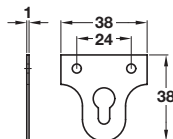

Mirror plate, 32 mm version

- > For fixing mirrors/pictures to walls
- > Fixings not included
- > Steel
- > Order qty: Multiples of 100 pcs

Finish	Cat. No.
Brass	291.06.500
Nickel	291.06.600

Mirror plate, 38 mm version

- > For fixing mirrors/pictures to walls
- > Fixings not included
- > Steel
- > Order qty: Multiples of 100 pcs

Finish	Cat. No.
Brass	291.06.501
Nickel	291.06.601

Mirror plate, 32 mm version

- > For fixing mirrors/pictures to walls
- > Fixings not included
- > Steel
- > Order qty: Multiples of 100 pcs

Finish	Cat. No.
Brass	291.06.510
Nickel	291.06.610

Mirror plate, keyhole, 38 mm version

- > For fixing mirrors/pictures to walls
- > Fixings not included
- > Steel
- > Order qty: Multiples of 100 pcs

Finish	Cat. No.
Brass	291.06.511
Nickel	291.06.611