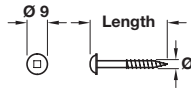

### Pocket hole screw, domed head

- > Self tapping anti-split
- > Partially threaded
- > Domed head with square drive bit
- > Galvanized steel

Ø x Length	Cat. No.	Order Qty
3.75 x 30 mm	010.99.300	1 pack (500 pcs)

### Wood screw, countersunk head

- > DIN 97 with single slot
- > Partially threaded
- > Nickel-plated steel or bright brass

Ø x Length	Nickel-plated steel	Bright brass	Order Qty
2.5 x 16 mm	011.04.230	-	100
2.5 x 20 mm	011.04.249	-	100
2.5 x 12 mm	-	011.00.214	100
2.5 x 16 mm	-	011.00.232	100
2.5 x 20 mm	-	011.00.241	100

Ø x Length	Driver required	Cat. No.	Order Qty
3.5 x 12 mm*	Size 2	010.72.041	500
3.5 x 25 mm*	Size 2	010.72.046	500
3.5 x 32 mm	Size 2	010.72.048	500
3.5 x 40 mm	Size 2	010.72.049	500
3.5 x 50 mm	Size 2	010.72.051	500
4.0 x 32 mm	Size 2	010.22.068	500
4.0 x 38 mm	Size 2	010.22.069	500
4.0 x 50 mm	Size 2	010.22.071	500
4.0 x 65 mm	Size 2	010.22.074	500
4.0 x 75 mm	Size 2	010.22.076	100