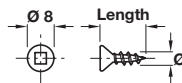

Zip R square slot screw, countersunk head

- > High quality screws for timber applications
- > With extra deep thread and case hardened body
- > Partially threaded (*fully threaded)
- > Countersunk head with square drive bit
- > Black oxide steel