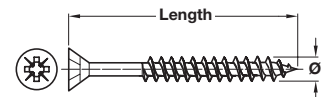

Exterior/decking screw, countersunk head

- > Partially threaded
- > Countersunk head with PZ cross slot
- > Green ruspert coated steel

Ø x Length	Driver required	Cat. No.	Order Qty
4.5 x 50 mm	PZ2	015.99.701	200
4.5 x 55 mm	PZ2	015.99.702	200
4.5 x 60 mm	PZ2	015.99.703	200
4.5 x 75 mm	PZ2	015.99.704	200

> Please order screws in multiples of order quantity shown