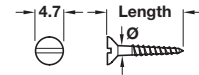

### Pocket hole screw, domed head

- > Self tapping anti-split
- > Partially threaded
- > Domed head with square drive bit
- > Galvanized steel

Ø x Length	Cat. No.	Order Qty
3.75 x 30 mm	010.99.300	1 pack (500 pcs)

### Wood screw, countersunk head

- > DIN 97 with single slot
- > Partially threaded
- > Nickel-plated steel or bright brass

Ø x Length	Nickel-plated steel	Bright brass	Order Qty
2.5 x 16 mm	011.04.230	-	100
2.5 x 20 mm	011.04.249	-	100
2.5 x 12 mm	-	011.00.214	100
2.5 x 16 mm	-	011.00.232	100
2.5 x 20 mm	-	011.00.241	100

Ø x Length	Driver required	Cat. No.	Order Qty
3.5 x 12 mm*	Size 2	010.72.041	500
3.5 x 25 mm*	Size 2	010.72.046	500
3.5 x 32 mm	Size 2	010.72.048	500
3.5 x 40 mm	Size 2	010.72.049	500
3.5 x 50 mm	Size 2	010.72.051	500
4.0 x 32 mm	Size 2	010.22.068	500
4.0 x 38 mm	Size 2	010.22.069	500
4.0 x 50 mm	Size 2	010.22.071	500
4.0 x 65 mm	Size 2	010.22.074	500
4.0 x 75 mm	Size 2	010.22.076	100