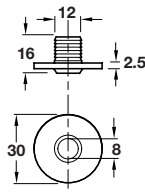

## Twin wheel swivel castor, hooded, Ø 40 mm wheels, short pin type

- > With Ø 8 x 13 mm pin
- > Suitable for use on soft floor coverings such as carpet
- > Matt black plastic
- > Order qty: 1 pc

> Order press-fit bush separately  
660.72.390

Wheel Ø	Load capacity	With brake
Ø 40 mm	35 kg	660.72.333
Press-fit bush		660.72.390

> M8 T-nut for mounting thread fixing castors under wooden bases are shown on page 111

Wheel Ø	Load capacity	Without brake	With brake
Ø 40 mm	35 kg	660.66.332	660.66.333

## Twin wheel swivel castor, hooded, Ø 40 mm wheel, plate fixing

- > With 42 x 42 mm mounting plate
- > Matt black plastic
- > Order qty: 1 pc

Wheel Ø	Load capacity	Without brake
Ø 40 mm	35 kg	660.07.311