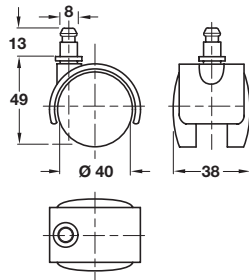

## Twin wheel swivel castor, hooded, Ø 40 mm wheels, short pin type

- > With Ø 8 x 13 mm pin
- > Suitable for use on soft floor coverings such as carpet
- > Matt black plastic
- > Order qty: 1 pc

> Order press-fit bush separately  
660.72.390

Wheel Ø	Load capacity	With brake
Ø 40 mm	35 kg	660.72.333
Press-fit bush		660.72.390

## Twin wheel swivel castor, hooded, Ø 40 mm wheels, M8 thread fixing

- > With M8 x 16 mm threaded bolt
- > Suitable for use on soft floor coverings such as carpet
- > Matt black plastic
- > Order qty: 1 pc

## Twin wheel swivel castor, hooded, Ø 40 mm wheel, plate fixing

- > With 42 x 42 mm mounting plate
- > Matt black plastic
- > Order qty: 1 pc

Wheel Ø	Load capacity	Without brake
Ø 40 mm	35 kg	660.07.311