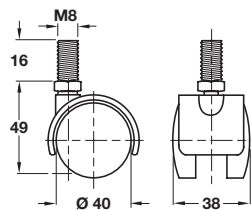

## Twin wheel swivel castor, hooded, Ø 40 mm wheels, short pin type

- > With Ø 8 x 13 mm pin
- > Suitable for use on soft floor coverings such as carpet
- > Matt black plastic
- > Order qty: 1 pc

> Order press-fit bush separately  
660.72.390

Wheel Ø	Load capacity	With brake
Ø 40 mm	35 kg	660.72.333
Press-fit bush		660.72.390

## Twin wheel swivel castor, hooded, Ø 40 mm wheels, M8 thread fixing

- > With M8 x 16 mm threaded bolt
- > Suitable for use on soft floor coverings such as carpet
- > Matt black plastic
- > Order qty: 1 pc

## Twin wheel swivel castor, hooded, Ø 40 mm wheel, plate fixing

- > With 42 x 42 mm mounting plate
- > Matt black plastic
- > Order qty: 1 pc

Wheel Ø	Load capacity	Without brake
Ø 40 mm	35 kg	660.07.311