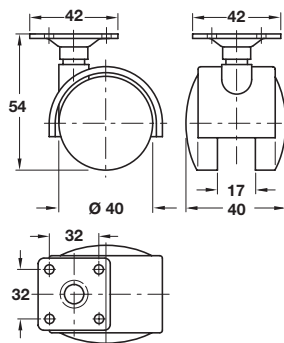

Wheel Ø	Load capacity	With brake
Ø 40 mm	35 kg	660.72.333
Press-fit bush		660.72.390

## Twin wheel swivel castor, hooded, Ø 40 mm wheels, M8 thread fixing

- > With M8 x 16 mm threaded bolt
- > Suitable for use on soft floor coverings such as carpet
- > Matt black plastic
- > Order qty: 1 pc

> M8 T-nut for mounting thread fixing castors under wooden bases are shown on page 111

Wheel Ø	Load capacity	Without brake	With brake
Ø 40 mm	35 kg	660.66.332	660.66.333

## Twin wheel swivel castor, hooded, Ø 40 mm wheel, plate fixing

- > With 42 x 42 mm mounting plate
- > Matt black plastic
- > Order qty: 1 pc

Wheel Ø	Load capacity	Without brake
Ø 40 mm	35 kg	660.07.311