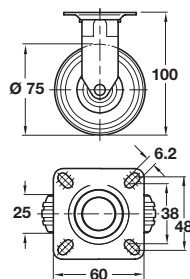

CASTORS WITH Ø 75 MM WHEELS

Twin wheel swivel castor, Ø 75 mm wheels, with Ø 10 mm pin hole

Photo shows version with brake

- > For use with Ø 10 mm pin
- > Aluminium coloured plastic housing, dark grey non-marking rubber wheel and black plastic brake
- > Order qty: 1 pc

> Ø 10 mm pin and mounting plates are shown on pages 110-111

Wheel Ø	Load capacity	Without brake	With brake
Ø 75 mm	60 kg	660.91.925	660.90.925

Swivel castor, special use, Ø 75 mm wheel, plate fixing

Photo shows version without brake

- > With screw on 60 x 60 mm mounting plate
- > Galvanized steel housing with black polyamide wheel with grey solid rubber tyre
- > Order qty: 1 pc

Wheel Ø	Load capacity	Without brake	With brake
Ø 75 mm	60 kg	663.06.920	663.16.920

Fixed castor, special use, Ø 75 mm wheel, plate fixing

- > Fixed castor; without swivel
- > With screw on 60 x 60 mm mounting plate
- > Galvanized steel housing with black polyamide wheel with grey solid rubber tyre
- > Order qty: 1 pc