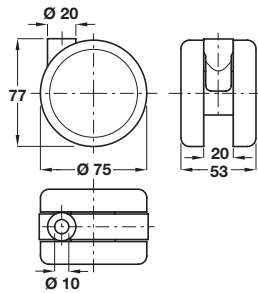

CASTORS WITH Ø 75 MM WHEELS

Twin wheel swivel castor, Ø 75 mm wheels, with Ø 10 mm pin hole

Photo shows version with brake

- > For use with Ø 10 mm pin
- > Aluminium coloured plastic housing, dark grey non-marking rubber wheel and black plastic brake
- > Order qty: 1 pc

> Ø 10 mm pin and mounting plates are shown on pages 110-111

Wheel Ø	Load capacity	Without brake	With brake
Ø 75 mm	60 kg	660.91.925	660.90.925

Swivel castor, special use, Ø 75 mm wheel, plate fixing

Photo shows version without brake

- > With screw on 60 x 60 mm mounting plate
- > Galvanized steel housing with black polyamide wheel with grey solid rubber tyre
- > Order qty: 1 pc

Wheel Ø	Load capacity	Without brake	With brake
Ø 75 mm	60 kg	663.06.920	663.16.920

Fixed castor, special use, Ø 75 mm wheel, plate fixing

- > Fixed castor; without swivel
- > With screw on 60 x 60 mm mounting plate
- > Galvanized steel housing with black polyamide wheel with grey solid rubber tyre
- > Order qty: 1 pc