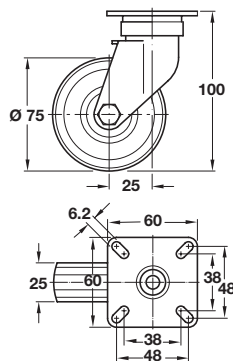

CASTORS WITH Ø 75 MM WHEELS

Twin wheel swivel castor, Ø 75 mm wheels, with Ø 10 mm pin hole

Photo shows version with brake

- > For use with Ø 10 mm pin
- > Aluminium coloured plastic housing, dark grey non-marking rubber wheel and black plastic brake
- > Order qty: 1 pc

> Ø 10 mm pin and mounting plates are shown on pages 110-111

Wheel Ø	Load capacity	Without brake	With brake
Ø 75 mm	60 kg	660.91.925	660.90.925

Swivel castor, special use, Ø 75 mm wheel, plate fixing

Photo shows version without brake

- > With screw on 60 x 60 mm mounting plate
- > Galvanized steel housing with black polyamide wheel with grey solid rubber tyre
- > Order qty: 1 pc

Wheel Ø	Load capacity	Without brake	With brake
Ø 75 mm	60 kg	663.06.920	663.16.920

Fixed castor, special use, Ø 75 mm wheel, plate fixing

- > Fixed castor; without swivel
- > With screw on 60 x 60 mm mounting plate
- > Galvanized steel housing with black polyamide wheel with grey solid rubber tyre
- > Order qty: 1 pc