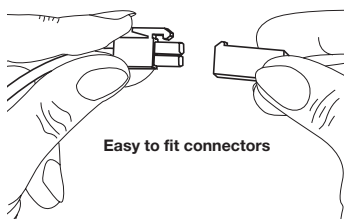

Tee piece connector

- > With 1 male and 2 female plug contacts
- > Red and black cable with white plastic connectors
- > Order qty: 1 pc

	Cat. No.
Tee piece connector	823.28.390

Secondary extension lead

- > With male and female plug contacts
- > Black lead with white plastic contact
- > Order qty: 1 pc

Length	1000 mm	2000 mm
Cat. No.	823.28.318	823.28.327

Replacement easy to fit connector

- > White plastic
- > Order qty: 1 pc

Plug contact type	Cat. No.
Male	825.21.010

> Low voltage halogen lights shown on pages **170-174** come with easy to fit connector