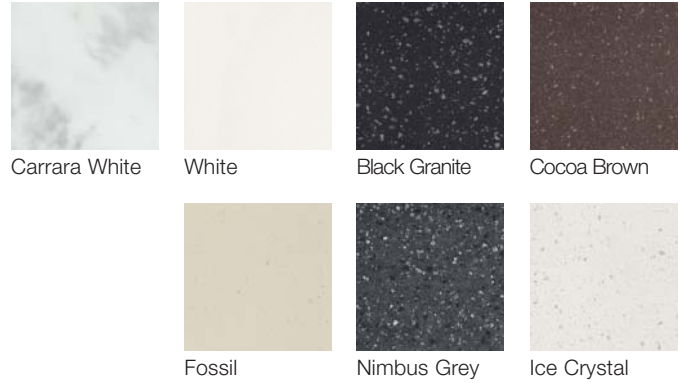

MINERVA® SOLID SURFACE

- > 25mm solid surface
- > Undermounted acrylic sinks
- > Flush sinks, machined into the surface
- > A jointing kit must be ordered separately for each required joint
- > 10 Year limited manufacturer's warranty
- > FIRA gold award for product excellence
- > Darker colours will show scratches, dust and ordinary wear and tear more readily than light or textured colours and should not be used in high traffic areas
- > Prices include delivery to one trade UK mainland address - see page 3 for full details

Square Edge

Carrara White

White

Black Granite

Cocoa Brown

Fossil

Nimbus Grey

Ice Crystal