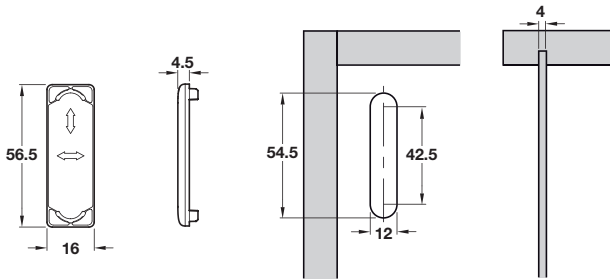

Cover cap

- > For insertion into blind holes
- > Order qty: Multiples of 100 pcs

Finish	Cat. No.
White plastic	045.00.759

Rectangular cover cap, for Libra cabinet hangers

- > For use with Libra concealed wall hanging brackets 290.41.900, 290.41.910 and 290.41.905/915
- > Zinc alloy
- > Order qty: Multiples of 100 pcs

Finish	Cat. No.
Nickel-plated zinc alloy	290.36.765