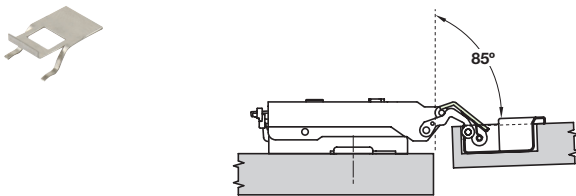

Grass clip protector

- > For use with TIOMOS hinges
- > No accidental unclipping of hinges
- > Easy installation without tools
- > Order qty: 1 pc

Finish	Cat. No.
Grey plastic	348.40.015

Opening angle restraint

- > Prevents the door from butting against front panels or walls with corner mounting by reducing opening angle to 85°
- > For use with TIOMOS 110° or 120° hinges
- > Bright steel
- > Order qty: 1 pc

Assembly instructions

85° opening angle reduction clip

Opening angle	Cat. No.
85°	348.40.010

Opening angle restraint

- > Prevents the door from butting against front panels or walls with corner mounting by reducing opening angle to 120°
- > For use with TIOMOS 160° hinges
- > Black plastic
- > Order qty: 1 pc

Opening angle	Cat. No.
120°	348.40.011