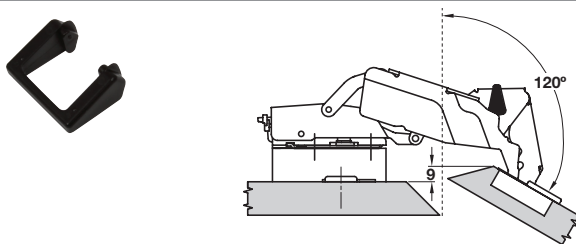

Grass clip protector

- > For use with TIOMOS hinges
- > No accidental unclipping of hinges
- > Easy installation without tools
- > Order qty: 1 pc

Finish	Cat. No.
Grey plastic	348.40.015

Opening angle restraint

- > Prevents the door from butting against front panels or walls with corner mounting by reducing opening angle to 85°
- > For use with TIOMOS 110° or 120° hinges
- > Bright steel
- > Order qty: 1 pc

Assembly instructions

85° opening angle reduction clip

Opening angle	Cat. No.
85°	348.40.010

Opening angle restraint

- > Prevents the door from butting against front panels or walls with corner mounting by reducing opening angle to 120°
- > For use with TIOMOS 160° hinges
- > Black plastic
- > Order qty: 1 pc