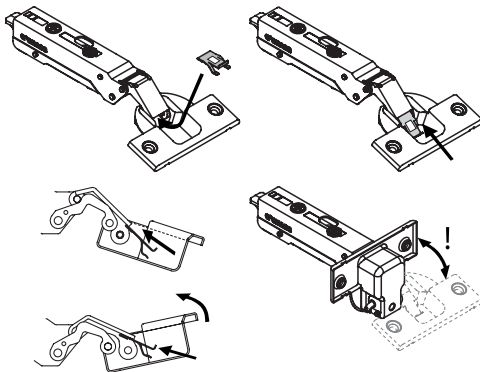

Grass clip protector

- > For use with TIOMOS hinges
- > No accidental unclipping of hinges
- > Easy installation without tools
- > Order qty: 1 pc

Finish	Cat. No.
Grey plastic	348.40.015

Opening angle restraint

- > Prevents the door from butting against front panels or walls with corner mounting by reducing opening angle to 85°
- > For use with TIOMOS 110° or 120° hinges
- > Bright steel
- > Order qty: 1 pc

Assembly instructions

85° opening angle reduction clip

Opening angle	Cat. No.
85°	348.40.010

Opening angle restraint

- > Prevents the door from butting against front panels or walls with corner mounting by reducing opening angle to 120°
- > For use with TIOMOS 160° hinges
- > Black plastic
- > Order qty: 1 pc

Opening angle	Cat. No.
120°	348.40.011