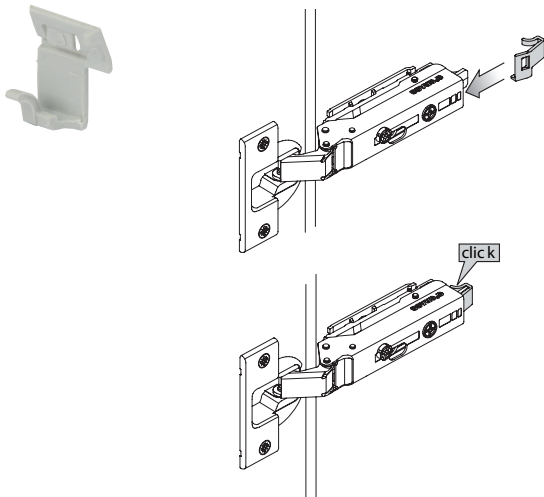

Grass clip protector

- > For use with TIOMOS hinges
- > No accidental unclipping of hinges
- > Easy installation without tools
- > Order qty: 1 pc

Finish	Cat. No.
Grey plastic	348.40.015

Opening angle restraint

- > Prevents the door from butting against front panels or walls with corner mounting by reducing opening angle to 85°
- > For use with TIOMOS 110° or 120° hinges
- > Bright steel
- > Order qty: 1 pc

Assembly instructions

85° opening angle reduction clip

Opening angle	Cat. No.
85°	348.40.010

Opening angle restraint

- > Prevents the door from butting against front panels or walls with corner mounting by reducing opening angle to 120°
- > For use with TIOMOS 160° hinges
- > Black plastic
- > Order qty: 1 pc

Opening angle	Cat. No.
120°	348.40.011