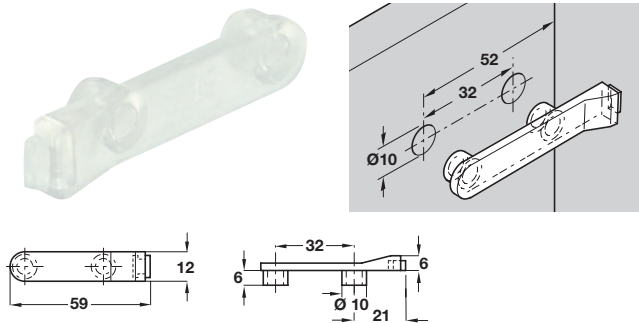

**Door buffer**

- > Ø 9 x 2.5 mm
- > With transparent rubber insert; shore hardness A60
- > For Ø 8 mm drilled hole, 11 mm depth
- > Silver coloured plastic
- > Order qty: Multiples of 100 pcs

Finish	Cat. No.
Silver coloured	356.19.940

**Door buffer in blocks**

- > Ø 7 x 1.5 mm
- > Self adhesive to all surfaces
- > Transparent plastic
- > Order qty: 1 pad (1 pad = 392 door buffers)

Finish	Cat. No.
Transparent	356.21.428

**Door stop**

- > With two dowels
- > For series drilled holes
- > Plastic with soft PVC buffer
- > Order qty: Multiples of 100 pcs

Finish	Cat. No.
Transparent	356.34.430

**Door stop**

- > With one dowel
- > For series drilled holes
- > Plastic with soft PVC buffer
- > Order qty: Multiples of 100 pcs

Finish	White	Brown
Cat. No.	356.29.746	356.29.148