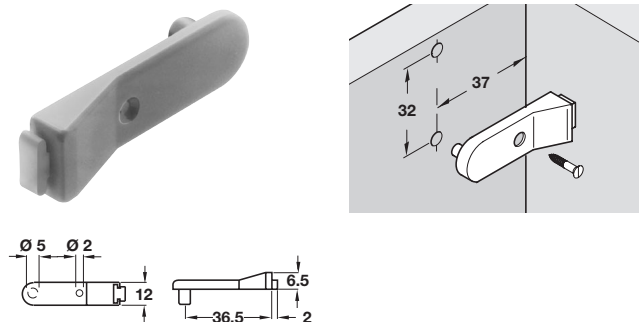

Door stop

- > With one dowel
- > For series drilled holes
- > Plastic with soft PVC buffer
- > Order qty: Multiples of 100 pcs

Finish	White	Brown
Cat. No.	356.29.746	356.29.148

DRAWER SYSTEMS, STAYS AND HINGES 2015, © Häfele U.K. Ltd 2015. Dimensional data not binding. We reserve the right to alter specifications without notice.