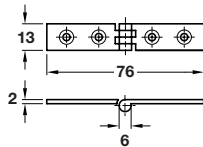

Desk hinge

- > Electro brass with brass pin
- > Order fixing screws separately
- > Order qty: 1 pc

PART NUMBERS REMOVED
354.41.001

Finish	Cat. No.
Polished brass	354.41.801