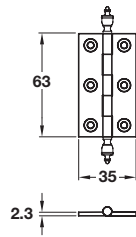

Steeple finial butt hinge

- > Steeple finial, unwashed
- > Brass
- > Order qty: 1 pc

Finish	Cat. No.
Polished chrome	354.43.231
Satin chrome	354.43.431