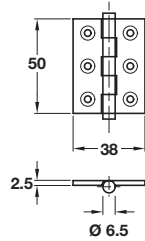

## Button finial butt hinge

- > Button finial, unwashed
- > Brass
- > Order qty: 1 pc

Finish	Cat. No.
Polished brass	354.43.520
Antique bronze	354.43.120
Satin nickel	354.43.620
Polished chrome	354.43.220
Satin chrome	354.43.420