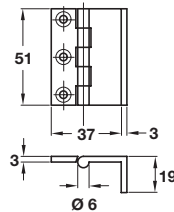

## Cranked hinge

- > Unhanded
- > Brass with brass pin
- > Order fixing screws separately
- > Order qty: 1 pc

Finish	Cat. No.
Self colour	354.64.500