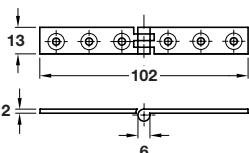

Desk hinge

- > Electro brass with brass pin
- > Order fixing screws separately
- > Order qty: 1 pc

Finish	Cat. No.
Self colour	354.41.002
Polished brass	354.41.802