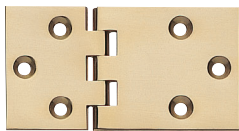

## Button finial butt hinge

- > Button finial, unwashed
- > Brass
- > Order qty: 1 pc

Finish	Cat. No.
Polished brass	354.43.520
Antique bronze	354.43.120
Satin nickel	354.43.620
Polished chrome	354.43.220
Satin chrome	354.43.420

## Steeple finial butt hinge

- > Steeple finial, unwashed
- > Brass
- > Order qty: 1 pc

Finish	Cat. No.
Polished chrome	354.43.231
Satin chrome	354.43.431

## Cranked hinge

- > Unhanded
- > Brass with brass pin
- > Order fixing screws separately
- > Order qty: 1 pc

Finish	Cat. No.
Self colour	354.64.500

## Table hinge

- > Polished brass with brass pin
- > Order fixing screws separately
- > Order qty: 1 pc

Finish	Cat. No.
Polished brass	354.28.802