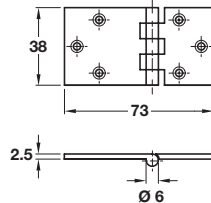

Table hinge

- > Polished brass with brass pin
- > Order fixing screws separately
- > Order qty: 1 pc

Finish	Cat. No.
Polished brass	354.28.802