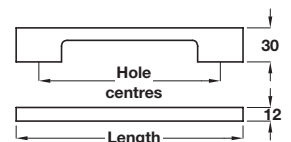

| Finish | Cat. No. |
|----------------|------------|
| Brushed nickel | 106.69.637 |

Bow handle

- > Order M4 handle screws separately
- > Zinc alloy
- > Order qty: 1 pc

| Finish | Cat. No. |
|------------------------|------------|
| Stainless steel effect | 102.35.034 |

D handle

- > Order M4 handle screws separately
- > High pressure laminate, with aluminium sheeting
- > Order qty: 1 pc

| Length | Hole centres | Cat. No. |
|--------|--------------|------------|
| 200 mm | 160 mm | 111.30.902 |
| 360 mm | 320 mm | 111.30.908 |