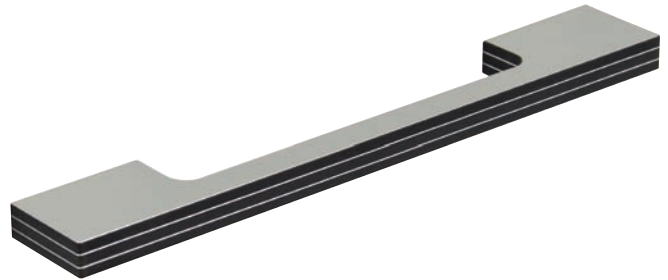

Knob

- > Order M4 handle screws separately
- > Zinc alloy
- > Order qty: 1 pc

| Finish | Cat. No. |
|------------------------|------------|
| Stainless steel effect | 131.15.000 |

CROSBY D Handle

- > Order M4 handle screws separately
- > Zinc alloy
- > Order qty: 1 pc

| Finish | Cat. No. |
|----------------|------------|
| Brushed nickel | 106.69.637 |

Bow handle

- > Order M4 handle screws separately
- > Zinc alloy
- > Order qty: 1 pc

| Finish | Cat. No. |
|------------------------|------------|
| Stainless steel effect | 102.35.034 |

D handle

- > Order M4 handle screws separately
- > High pressure laminate, with aluminium sheeting
- > Order qty: 1 pc

| Length | Hole centres | Cat. No. |
|--------|--------------|------------|
| 200 mm | 160 mm | 111.30.902 |
| 360 mm | 320 mm | 111.30.908 |