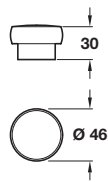

Knob

- > Order M4 handle screws separately
- > Zinc alloy
- > Order qty: 1 pc

| Finish | Cat. No. |
|------------------------|------------|
| Stainless steel effect | 131.15.000 |

CROSBY D Handle

- > Order M4 handle screws separately
- > Zinc alloy
- > Order qty: 1 pc

| Finish | Cat. No. |
|----------------|------------|
| Brushed nickel | 106.69.637 |

Bow handle

- > Order M4 handle screws separately
- > Zinc alloy
- > Order qty: 1 pc

| Finish | Cat. No. |
|------------------------|------------|
| Stainless steel effect | 102.35.034 |

D handle

- > Order M4 handle screws separately
- > High pressure laminate, with aluminium sheeting
- > Order qty: 1 pc

| Length | Hole centres | Cat. No. |
|--------|--------------|------------|
| 200 mm | 160 mm | 111.30.902 |
| 360 mm | 320 mm | 111.30.908 |