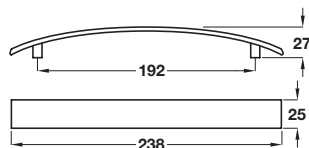

Knob

- > Order M4 handle screws separately
- > Zinc alloy
- > Order qty: 1 pc

| Finish | Cat. No. |
|------------------------|------------|
| Stainless steel effect | 131.15.000 |

CROSBY D Handle

- > Order M4 handle screws separately
- > Zinc alloy
- > Order qty: 1 pc

| Finish | Cat. No. |
|----------------|------------|
| Brushed nickel | 106.69.637 |

Bow handle

- > Order M4 handle screws separately
- > Zinc alloy
- > Order qty: 1 pc

| Finish | Cat. No. |
|------------------------|------------|
| Stainless steel effect | 102.35.034 |

D handle

- > Order M4 handle screws separately
- > High pressure laminate, with aluminium sheeting
- > Order qty: 1 pc

| Length | Hole centres | Cat. No. |
|--------|--------------|------------|
| 200 mm | 160 mm | 111.30.902 |
| 360 mm | 320 mm | 111.30.908 |