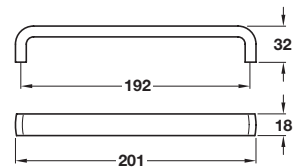

Knob

- > Order M4 handle screws separately
- > Zinc alloy
- > Order qty: 1 pc

| Finish | Cat. No. |
|------------------------|------------|
| Stainless steel effect | 131.15.000 |

CROSBY D Handle

- > Order M4 handle screws separately
- > Zinc alloy
- > Order qty: 1 pc

| Finish | Cat. No. |
|----------------|------------|
| Brushed nickel | 106.69.637 |

Bow handle

- > Order M4 handle screws separately
- > Zinc alloy
- > Order qty: 1 pc

| Finish | Cat. No. |
|------------------------|------------|
| Stainless steel effect | 102.35.034 |

D handle

- > Order M4 handle screws separately
- > High pressure laminate, with aluminium sheeting
- > Order qty: 1 pc

| Length | Hole centres | Cat. No. |
|--------|--------------|------------|
| 200 mm | 160 mm | 111.30.902 |
| 360 mm | 320 mm | 111.30.908 |