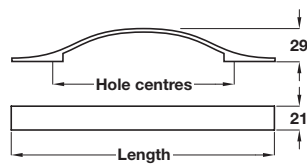

CHISWICK bow handle

- > Order M4 handle screws separately
- > Zinc alloy
- > Order qty: 1 pc

Length	Hole centres	Polished chrome	Brushed nickel
232 mm	160 mm	108.89.243	108.89.043
328 mm	256 mm	108.89.246	-

Length	Hole centres	St. steel effect	Polished chrome
194 mm	160 mm	111.34.053	111.34.253
226 mm	192 mm	111.34.064	111.34.264

GEOMETRIC D handle

- > Order M4 handle screws separately
- > Zinc alloy, brushed nickel finish
- > Order qty: 1 pc

Length	Hole centres	Cat. No.
170 mm	160 mm	108.70.663
234 mm	224 mm	108.70.665
330 mm	320 mm	108.70.668