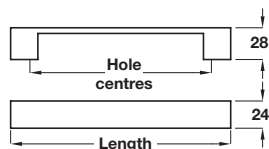

CHISWICK bow handle

- > Order M4 handle screws separately
- > Zinc alloy
- > Order qty: 1 pc

Length	Hole centres	Polished chrome	Brushed nickel
232 mm	160 mm	108.89.243	108.89.043
328 mm	256 mm	108.89.246	-

DISCO pull handle

- > Order M4 handle screws separately
- > Zinc alloy
- > Order qty: 1 pc

Finish	Cat. No.
Polished chrome	110.22.243

D handle

- > Order M4 handle screws separately
- > Aluminium
- > Order qty: 1 pc

Length	Hole centres	St. steel effect	Polished chrome
194 mm	160 mm	111.34.053	111.34.253
226 mm	192 mm	111.34.064	111.34.264

GEOMETRIC D handle

- > Order M4 handle screws separately
- > Zinc alloy, brushed nickel finish
- > Order qty: 1 pc

Length	Hole centres	Cat. No.
170 mm	160 mm	108.70.663
234 mm	224 mm	108.70.665
330 mm	320 mm	108.70.668