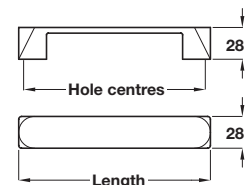

CHISWICK bow handle

- > Order M4 handle screws separately
- > Zinc alloy
- > Order qty: 1 pc

Length	Hole centres	Polished chrome	Brushed nickel
232 mm	160 mm	108.89.243	108.89.043
328 mm	256 mm	108.89.246	-

DISCO pull handle

- > Order M4 handle screws separately
- > Zinc alloy
- > Order qty: 1 pc

Finish	Cat. No.
Polished chrome	110.22.243

D handle

- > Order M4 handle screws separately
- > Aluminium
- > Order qty: 1 pc

Length	Hole centres	St. steel effect	Polished chrome
194 mm	160 mm	111.34.053	111.34.253
226 mm	192 mm	111.34.064	111.34.264

GEOMETRIC D handle

- > Order M4 handle screws separately
- > Zinc alloy, brushed nickel finish
- > Order qty: 1 pc

Length	Hole centres	Cat. No.
170 mm	160 mm	108.70.663
234 mm	224 mm	108.70.665
330 mm	320 mm	108.70.668