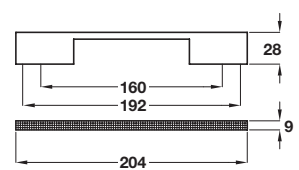

DISCO pull handle

- > Order M4 handle screws separately
- > Zinc alloy
- > Order qty: 1 pc

Finish	Cat. No.
Polished chrome	110.22.243