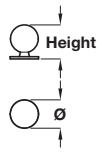

Knob

- > Order M4 handle screws separately
- > Brass
- > Order qty: 1 pc

Finish	Cat. No.
Polished brass	137.71.803
Polished chrome	137.71.205

Knob

- > Order M4 handle screws separately
- > Brass
- > Order qty: 1 pc

Diameter	Height	Polished chrome	Polished brass
Ø 25 mm	30 mm	137.02.228	-
Ø 30 mm	34 mm	137.02.237	137.02.835

Knob

- > Order M4 handle screws separately
- > Brass
- > Order qty: 1 pc

Diameter	Height	Polished chrome	Polished brass
Ø 16 mm	20 mm	137.03.216	137.03.814
Ø 19 mm	24 mm	137.03.225	137.03.823
Ø 25 mm	32 mm	137.03.234	-