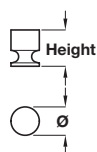

Knob

- > Order M4 handle screws separately
- > Brass
- > Order qty: 1 pc

Finish	Cat. No.
Polished brass	137.71.803
Polished chrome	137.71.205

Knob

- > Order M4 handle screws separately
- > Brass
- > Order qty: 1 pc

Diameter	Height	Polished chrome	Polished brass
Ø 25 mm	30 mm	137.02.228	-
Ø 30 mm	34 mm	137.02.237	137.02.835

Knob

- > Order M4 handle screws separately
- > Brass
- > Order qty: 1 pc

Diameter	Height	Polished chrome	Polished brass
Ø 16 mm	20 mm	137.03.216	137.03.814
Ø 19 mm	24 mm	137.03.225	137.03.823
Ø 25 mm	32 mm	137.03.234	-