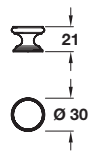

Knob

- > Order M4 handle screws separately
- > Brass
- > Order qty: 1 pc

Finish	Cat. No.
Polished brass	137.71.803
Polished chrome	137.71.205

Knob

- > Order M4 handle screws separately
- > Brass
- > Order qty: 1 pc

Diameter	Height	Polished chrome	Polished brass
Ø 25 mm	30 mm	137.02.228	-
Ø 30 mm	34 mm	137.02.237	137.02.835

Knob

- > Order M4 handle screws separately
- > Brass
- > Order qty: 1 pc

Diameter	Height	Polished chrome	Polished brass
Ø 16 mm	20 mm	137.03.216	137.03.814
Ø 19 mm	24 mm	137.03.225	137.03.823
Ø 25 mm	32 mm	137.03.234	-