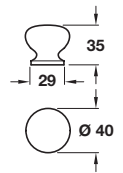

**Knob**

- > Order M4 handle screws separately
- > Wood unfinished
- > Order qty: 1 pc

Type of wood	Cat. No.
Pine	195.75.001
Oak	195.75.401
Beech	195.75.301

**Knob**

- > Order M4 handle screws separately
- > Wood unfinished
- > Order qty: 1 pc

Type of wood	Cat. No.
Oak	195.75.402
Pine	195.75.002
Beech	195.75.302

**Knob**

- > Order M4 handle screws separately
- > Wood unfinished
- > Order qty: 1 pc

Type of wood	Cat. No.
Oak	195.75.403

**Knob**

- > Order M4 handle screws separately
- > Wood unfinished
- > Order qty: 1 pc