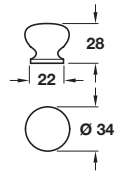

**Knob**

- > Order M4 handle screws separately
- > Wood unfinished
- > Order qty: 1 pc

Type of wood	Cat. No.
Pine	195.75.001
Oak	195.75.401
Beech	195.75.301

**Knob**

- > Order M4 handle screws separately
- > Wood unfinished
- > Order qty: 1 pc

Type of wood	Cat. No.
Oak	195.75.402
Pine	195.75.002
Beech	195.75.302

**Knob**

- > Order M4 handle screws separately
- > Wood unfinished
- > Order qty: 1 pc

Type of wood	Cat. No.
Oak	195.75.403

**Knob**

- > Order M4 handle screws separately
- > Wood unfinished
- > Order qty: 1 pc