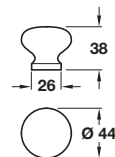

**Knob**

- > Order M4 handle screws separately
- > Wood unfinished
- > Order qty: 1 pc

Type of wood	Cat. No.
Pine	195.75.001
Oak	195.75.401
Beech	195.75.301

**Knob**

- > Order M4 handle screws separately
- > Wood unfinished
- > Order qty: 1 pc

Type of wood	Cat. No.
Oak	195.75.402
Pine	195.75.002
Beech	195.75.302

**Knob**

- > Order M4 handle screws separately
- > Wood unfinished
- > Order qty: 1 pc

Type of wood	Cat. No.
Oak	195.75.403

**Knob**

- > Order M4 handle screws separately
- > Wood unfinished
- > Order qty: 1 pc