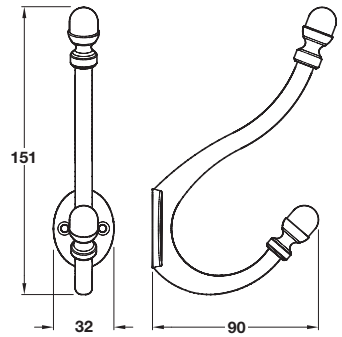

**TUDOR hat and coat hook**

- > Face fixing
- > Malleable iron
- > Order qty: 1 pc

Finish  
Black antique

Cat. No.  
843.96.310

**SYCAMORE hat and coat hook**

- > Face fixing
- > Malleable iron
- > Order qty: 1 pc

Finish  
Black antique

Cat. No.  
843.96.300

**KENRICK hat and coat hook**

- > Face fixing
- > Cast iron
- > Order qty: 1 pc

Finish  
Black powder coated

Cat. No.  
842.13.300

**ACORN hat and coat hook**

- > Face fixing
- > Cast iron
- > Order qty: 1 pc