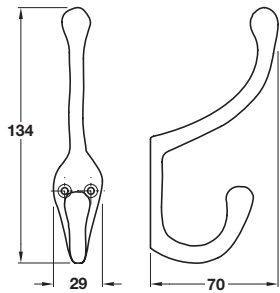

**TUDOR hat and coat hook**

- > Face fixing
- > Malleable iron
- > Order qty: 1 pc

Finish  
Black antique

Cat. No.  
843.96.310

**SYCAMORE hat and coat hook**

- > Face fixing
- > Malleable iron
- > Order qty: 1 pc

Finish  
Black antique

Cat. No.  
843.96.300

**KENRICK hat and coat hook**

- > Face fixing
- > Cast iron
- > Order qty: 1 pc

Finish  
Black powder coated

Cat. No.  
842.13.300

**ACORN hat and coat hook**

- > Face fixing
- > Cast iron
- > Order qty: 1 pc