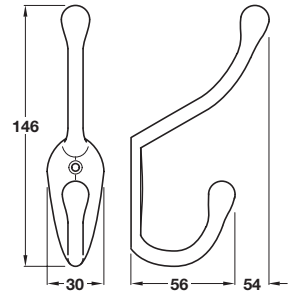

**TUDOR hat and coat hook**

- > Face fixing
- > Malleable iron
- > Order qty: 1 pc

Finish  
Black antique

Cat. No.  
843.96.310

**SYCAMORE hat and coat hook**

- > Face fixing
- > Malleable iron
- > Order qty: 1 pc

Finish  
Black antique

Cat. No.  
843.96.300

**KENRICK hat and coat hook**

- > Face fixing
- > Cast iron
- > Order qty: 1 pc

Finish  
Black powder coated

Cat. No.  
842.13.300

**ACORN hat and coat hook**

- > Face fixing
- > Cast iron
- > Order qty: 1 pc