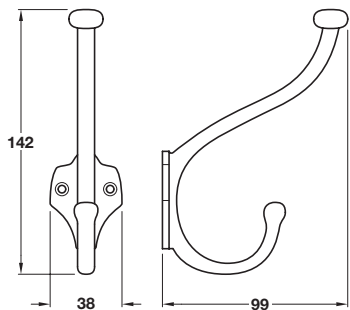

**TUDOR hat and coat hook**

- > Face fixing
- > Malleable iron
- > Order qty: 1 pc

Finish  
Black antique

Cat. No.  
843.96.310

**SYCAMORE hat and coat hook**

- > Face fixing
- > Malleable iron
- > Order qty: 1 pc

Finish  
Black antique

Cat. No.  
843.96.300

**KENRICK hat and coat hook**

- > Face fixing
- > Cast iron
- > Order qty: 1 pc

Finish  
Black powder coated

Cat. No.  
842.13.300

**ACORN hat and coat hook**

- > Face fixing
- > Cast iron
- > Order qty: 1 pc