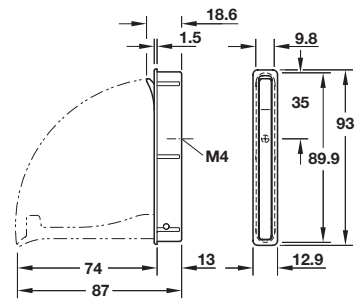

Folding coat hook

- > For glue fixing
- > With magnet for holding in closed position
- > Stainless steel
- > Order qty: 1 pc

Finish	Cat. No.
Brushed matt	844.76.001

Folding coat hook

- > Order M4 handle screws separately if required
- > With magnet for holding in closed position
- > Held in position by screw fixing or gluing
- > Zinc alloy
- > Order qty: 1 pc

Finish	Cat. No.
Polished chrome	844.33.220
Brushed nickel	844.33.020

Folding coat hook

- > Order M4 handle screws separately if required
- > With magnet for holding in closed position
- > Held in position by screw fixing or gluing
- > Zinc alloy
- > Order qty: 1 pc

Finish	Cat. No.
Polished chrome	844.33.230
Brushed nickel	844.33.030

DECORATIVE HANDLES 2015, © Hafele U.K. Ltd 2015. Dimensional data not binding. We reserve the right to alter specifications without notice.