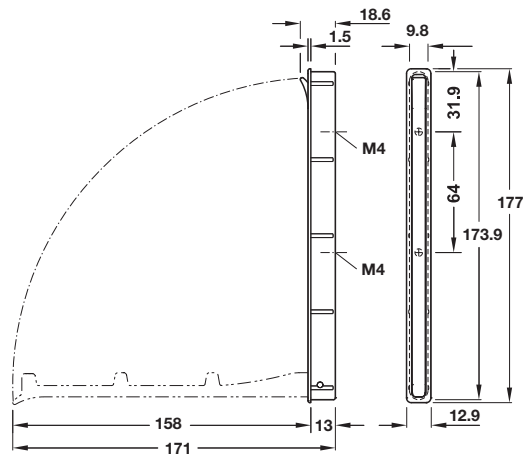

Folding coat hook

- > For glue fixing
- > With magnet for holding in closed position
- > Stainless steel
- > Order qty: 1 pc

Finish	Cat. No.
Brushed matt	844.76.001

Folding coat hook

- > Order M4 handle screws separately if required
- > With magnet for holding in closed position
- > Held in position by screw fixing or gluing
- > Zinc alloy
- > Order qty: 1 pc

Finish	Cat. No.
Polished chrome	844.33.220
Brushed nickel	844.33.020

Folding coat hook

- > Order M4 handle screws separately if required
- > With magnet for holding in closed position
- > Held in position by screw fixing or gluing
- > Zinc alloy
- > Order qty: 1 pc

Finish	Cat. No.
Polished chrome	844.33.230
Brushed nickel	844.33.030

DECORATIVE HANDLES 2015, © Hafele U.K. Ltd 2015. Dimensional data not binding. We reserve the right to alter specifications without notice.