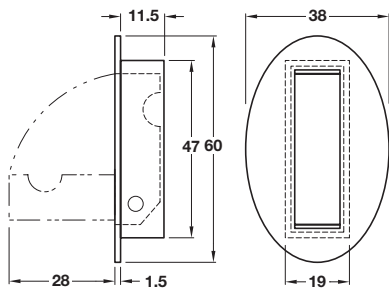

Folding coat hook

- > For glue fixing
- > With magnet for holding in closed position
- > Stainless steel
- > Order qty: 1 pc

Finish	Cat. No.
Brushed matt	844.76.001

Folding coat hook

- > Order M4 handle screws separately if required
- > With magnet for holding in closed position
- > Held in position by screw fixing or gluing
- > Zinc alloy
- > Order qty: 1 pc

Finish	Cat. No.
Polished chrome	844.33.220
Brushed nickel	844.33.020

Folding coat hook

- > Order M4 handle screws separately if required
- > With magnet for holding in closed position
- > Held in position by screw fixing or gluing
- > Zinc alloy
- > Order qty: 1 pc

Finish	Cat. No.
Polished chrome	844.33.230
Brushed nickel	844.33.030

DECORATIVE HANDLES 2015, © Hafele U.K. Ltd 2015. Dimensional data not binding. We reserve the right to alter specifications without notice.