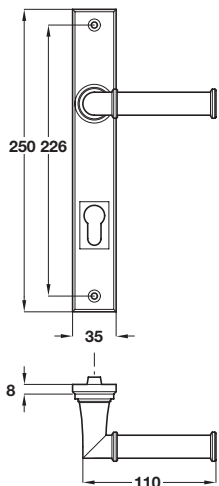

LAMONT lever handle on plate

Door entry - Profile cylinder version

Latch/Passage version

Multi-point Patio version

LAMONT window handle

- > For use with espagnolette bolt Cat. No. 971.04.000
- > Handed
- > 7 mm square spindle
- > Solid pewter
- > Order qty: 1 pc

	Left hand	Right hand
Cat. No.	970.32.569	970.32.579

- > Pair of lever handles on backplates
- > Unsprung, for use with heavy duty followers
- > 8 mm spindle and face fixings included
- > To suit doors 35-44 mm thick
- > Door entry version 92 mm lock centres
- > Patio version 92 mm lock centres
- > Solid pewter
- > Order qty: 1 pair

	Door entry	Latch/Passage	Patio
Cat. No.	901.78.141	901.78.142	901.78.143