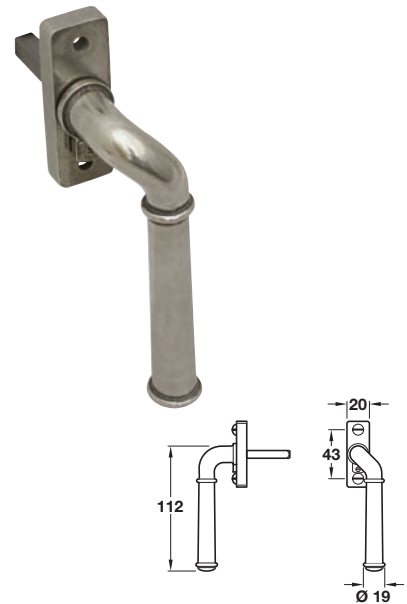

LAMONT lever handle on plate

Door entry - Profile cylinder version

Latch/Passage version

Multi-point Patio version

LAMONT window handle

- > For use with espagnolette bolt Cat. No. 971.04.000
- > Handed
- > 7 mm square spindle
- > Solid pewter
- > Order qty: 1 pc

	Left hand	Right hand
Cat. No.	970.32.569	970.32.579

- > Pair of lever handles on backplates
- > Unsprung, for use with heavy duty followers
- > 8 mm spindle and face fixings included
- > To suit doors 35-44 mm thick
- > Door entry version 92 mm lock centres
- > Patio version 92 mm lock centres
- > Solid pewter
- > Order qty: 1 pair

	Door entry	Latch/Passage	Patio
Cat. No.	901.78.141	901.78.142	901.78.143