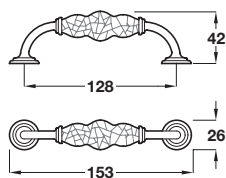

MYOH EDISON knob

- > Cast iron and ceramic
- > Order qty: 1 pc

Finish	Pewter/White	Bronze/Bone
Cat. No.	121.75.930	121.75.120

MYOH EDISON pull handle

- > Cast iron and ceramic
- > Order qty: 1 pc

Finish	Pewter/White	Bronze/Bone
Cat. No.	121.75.931	121.75.121

MYOH EDISON D handle

- > Cast iron and ceramic
- > Order qty: 1 pc

Finish	Pewter/White	Bronze/Bone
Cat. No.	121.75.932	121.75.122

MYOH EDISON drop handle

- > Cast iron and ceramic
- > Order qty: 1 pc

Finish	Pewter/White	Bronze/Bone
Cat. No.	121.75.935	121.75.125