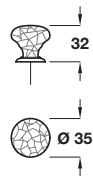

MYOH EDISON knob

- > Cast iron and ceramic
- > Order qty: 1 pc

Finish	Pewter/White	Bronze/Bone
Cat. No.	121.75.930	121.75.120

MYOH EDISON pull handle

- > Cast iron and ceramic
- > Order qty: 1 pc

Finish	Pewter/White	Bronze/Bone
Cat. No.	121.75.931	121.75.121

MYOH EDISON D handle

- > Cast iron and ceramic
- > Order qty: 1 pc

Finish	Pewter/White	Bronze/Bone
Cat. No.	121.75.932	121.75.122

MYOH EDISON drop handle

- > Cast iron and ceramic
- > Order qty: 1 pc

Finish	Pewter/White	Bronze/Bone
Cat. No.	121.75.935	121.75.125