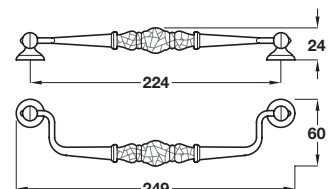

MYOH EDISON knob

- > Cast iron and ceramic
- > Order qty: 1 pc

Finish	Pewter/White	Bronze/Bone
Cat. No.	121.75.930	121.75.120

MYOH EDISON pull handle

- > Cast iron and ceramic
- > Order qty: 1 pc

Finish	Pewter/White	Bronze/Bone
Cat. No.	121.75.931	121.75.121

MYOH EDISON D handle

- > Cast iron and ceramic
- > Order qty: 1 pc

Finish	Pewter/White	Bronze/Bone
Cat. No.	121.75.932	121.75.122

MYOH EDISON drop handle

- > Cast iron and ceramic
- > Order qty: 1 pc

Finish	Pewter/White	Bronze/Bone
Cat. No.	121.75.935	121.75.125