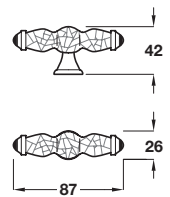

MYOH EDISON knob

- > Cast iron and ceramic
- > Order qty: 1 pc

Finish	Pewter/White	Bronze/Bone
Cat. No.	121.75.930	121.75.120

MYOH EDISON pull handle

- > Cast iron and ceramic
- > Order qty: 1 pc

Finish	Pewter/White	Bronze/Bone
Cat. No.	121.75.931	121.75.121

MYOH EDISON D handle

- > Cast iron and ceramic
- > Order qty: 1 pc

Finish	Pewter/White	Bronze/Bone
Cat. No.	121.75.932	121.75.122

MYOH EDISON drop handle

- > Cast iron and ceramic
- > Order qty: 1 pc

Finish	Pewter/White	Bronze/Bone
Cat. No.	121.75.935	121.75.125