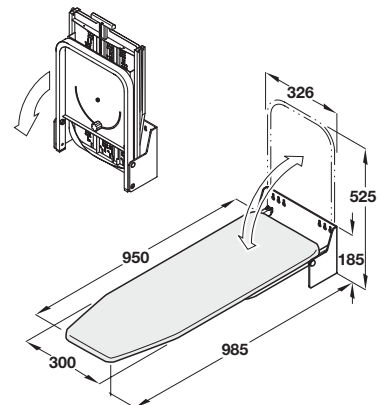

### Ironfix wall mounting ironing board

Pull drawer flap down, pull out folded board, swivel as required and unfold board

- > For installation in the drawer space of most standard base cabinets
- > Ironing board folds out, swivels 180° and can be positioned at 15° stages
- > Internal cabinet width required: 520 mm
- > Internal cabinet depth required: 350 mm
- > Internal cabinet height required: 125 mm
- > Complete set comprises 1x support fitting, 1x ironing board, 1x ironing board cover, fixing materials and fitting instructions
- > White (RAL 9016) epoxy coated steel
- > Aluminium coated cotton cover with with foam lining and elastic gathering, suitable for all kinds of irons, steam permeable
- > Order qty: 1 pc

Item	Cat. No.
Ironfix built-in lateral ironing board	568.60.793
Replacement cover for ironing board	568.60.923

- > With turning mechanism; swivel range 180°
- > Can be locked in left, right or inclined position
- > Complete set includes:
  - 1x wall mounting bracket
  - 1x Folding support
  - 1x Folding ironing board
  - 1x Ironing board cover
  - Fixing materials
  - Operating and mounting instructions
- > White (RAL 9016) plastic coated steel ironing board
- > Aluminium or grey striped coated cotton cover with foam lining and elastic gathering, suitable for all kinds of irons, steam permeable
- > Replacement covers are available
- > Order qty: 1 pc