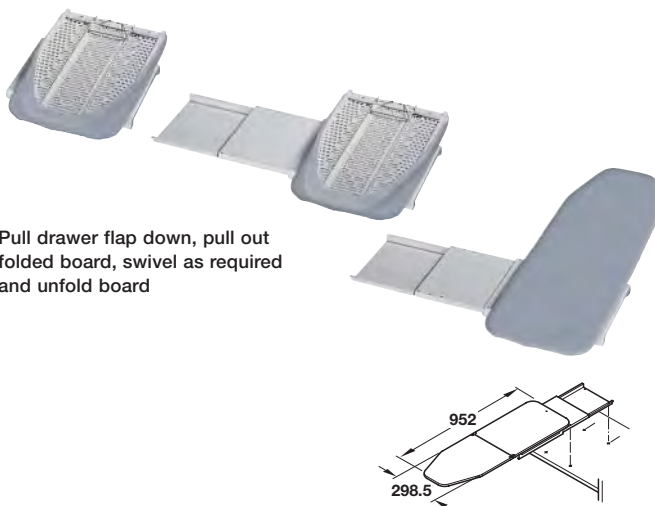

## IRONFIX PULL-OUT AND FOLDAWAY IRONING BOARDS

Excellent space saving solutions in any kitchen or bedroom.

- > For installation in drawer space. This lateral version folds out, swivels 180° and can be positioned at 15° stages
- > The hinging front section permits trousers and shirts to be pulled easily over the board
- > Pre-assembled, fitting instructions included
- > Replacement cover is available

### Ironfix built-in lateral ironing board

- > Pre-assembled, fitting instructions included
- > Replacement cover is available

### Ironfix wall mounting ironing board

Pull drawer flap down, pull out folded board, swivel as required and unfold board

- > For installation in the drawer space of most standard base cabinets
- > Ironing board folds out, swivels 180° and can be positioned at 15° stages
- > Internal cabinet width required: 520 mm
- > Internal cabinet depth required: 350 mm
- > Internal cabinet height required: 125 mm
- > Complete set comprises 1x support fitting, 1x ironing board, 1x ironing board cover, fixing materials and fitting instructions
- > White (RAL 9016) epoxy coated steel
- > Aluminium coated cotton cover with with foam lining and elastic gathering, suitable for all kinds of irons, steam permeable
- > Order qty: 1 pc

Item	Cat. No.
Ironfix built-in lateral ironing board	568.60.793
Replacement cover for ironing board	568.60.923

- > With turning mechanism; swivel range 180°
- > Can be locked in left, right or inclined position
- > Complete set includes:
  - 1x wall mounting bracket
  - 1x Folding support
  - 1x Folding ironing board
  - 1x Ironing board cover
  - Fixing materials
  - Operating and mounting instructions
- > White (RAL 9016) plastic coated steel ironing board
- > Aluminium or grey striped coated cotton cover with foam lining and elastic gathering, suitable for all kinds of irons, steam permeable
- > Replacement covers are available
- > Order qty: 1 pc