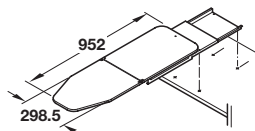

### Ironfix built-in lateral ironing board

- > Pre-assembled, fitting instructions included
- > Replacement cover is available

### Ironfix wall mounting ironing board

Pull drawer flap down, pull out folded board, swivel as required and unfold board

- > For installation in the drawer space of most standard base cabinets
- > Ironing board folds out, swivels 180° and can be positioned at 15° stages
- > Internal cabinet width required: 520 mm
- > Internal cabinet depth required: 350 mm
- > Internal cabinet height required: 125 mm
- > Complete set comprises 1x support fitting, 1x ironing board, 1x ironing board cover, fixing materials and fitting instructions
- > White (RAL 9016) epoxy coated steel
- > Aluminium coated cotton cover with with foam lining and elastic gathering, suitable for all kinds of irons, steam permeable
- > Order qty: 1 pc