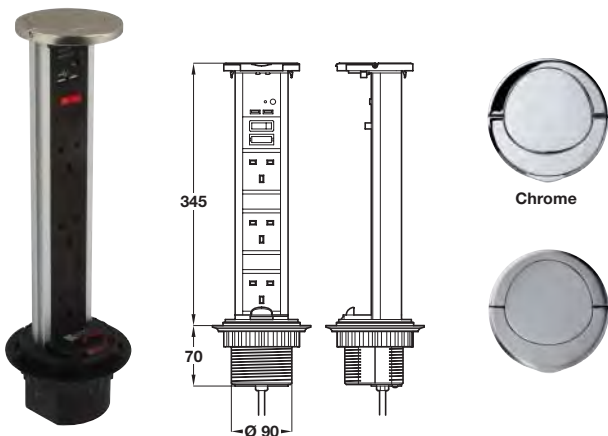

VERTICAL POWERDOCKS

Comfortable and simple to use with a specially designed handle to give access to sockets and then neatly slots away to be hidden from view.

Standard vertical powerdock

- > Recommended for use in kitchens, home studies and bedrooms
- > Retracts into worktop when not in use
- > IP54 rated when closed: Designed to withstand splashes, when closed, with inbuilt water channels that filter water away
- > With master switch
- > 3x UK 13 amp sockets
- > Requires a Ø 92 mm drilled hole
- > Supplied with a 2.0 m mains cable with 13A moulded plug
- > Order qty: 1 pc

Powerdock	Top	Cat. No.
Black/aluminium	Black plastic	822.82.321

Vertical powerdock with USB connectors

- > IP54 rated when closed
- > With neon master switch
- > 3x UK 13 amp sockets
- > 2x USB connectors
- > Max. 2100mA output
- > Recommended for use in kitchens, home studies and bedrooms
- > Requires a Ø 92 mm drilled hole
- > Supplied with a 2.5 m mains cable with a 13A moulded plug
- > Order qty: 1 pc

Powerdock	Top	Cat. No.
Black/aluminium	Chrome	822.71.221
Black/aluminium	Stainless steel	822.71.021

KITCHEN ACCESSORIES 2015, © Hafele U.K. Ltd 2015. Dimensional data not binding. We reserve the right to alter specifications without notice.