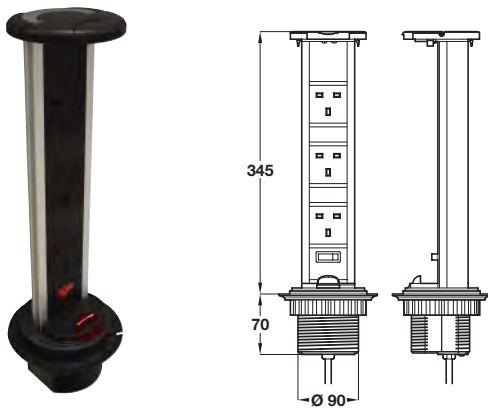

VERTICAL POWERDOCKS

Comfortable and simple to use with a specially designed handle to give access to sockets and then neatly slots away to be hidden from view.

Standard vertical powerdock

- > Recommended for use in kitchens, home studies and bedrooms
- > Retracts into worktop when not in use
- > IP54 rated when closed: Designed to withstand splashes, when closed, with inbuilt water channels that filter water away
- > With master switch
- > 3x UK 13 amp sockets
- > Requires a Ø 92 mm drilled hole
- > Supplied with a 2.0 m mains cable with 13A moulded plug
- > Order qty: 1 pc

Powerdock	Top	Cat. No.
Black/aluminium	Black plastic	822.82.321

Vertical powerdock with USB connectors

- > IP54 rated when closed
- > With neon master switch
- > 3x UK 13 amp sockets
- > 2x USB connectors
- > Max. 2100mA output
- > Recommended for use in kitchens, home studies and bedrooms
- > Requires a Ø 92 mm drilled hole
- > Supplied with a 2.5 m mains cable with a 13A moulded plug
- > Order qty: 1 pc

Powerdock	Top	Cat. No.
Black/aluminium	Chrome	822.71.221
Black/aluminium	Stainless steel	822.71.021

KITCHEN ACCESSORIES 2015, © Hafele U.K. Ltd 2015. Dimensional data not binding. We reserve the right to alter specifications without notice.