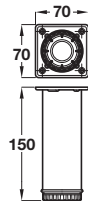

Cabinet feet set

- > Set includes 4x feet, fixing screws and bolts
- > With +25 mm adjustment
- > Steel with black plastic foot
- > Order qty: 1 set

| Finish | Cat. No |
|---------------|------------|
| Satin nickel | 634.46.600 |
| Chrome-plated | 634.46.200 |

Cabinet feet set

- > Consists of:
 - 4x Round mounting plates
 - 4x Cabinet feet
 - Fixing screws
- > Plastic
- > Order qty: 1 set

| Finish | Cat. No. |
|-------------------|------------|
| Silver, lacquered | 634.02.950 |

KITCHEN ACCESSORIES 2015, © Häfele U.K. Ltd 2015. Dimensional data not binding. We reserve the right to alter specifications without notice.

Load carrying capacity is dependent on the type of material, size and weight of the construction