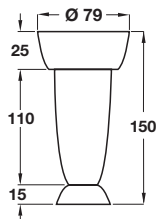

Cabinet feet set

- > Set includes 4x feet, fixing screws and bolts
- > With +25 mm adjustment
- > Steel with black plastic foot
- > Order qty: 1 set

| Finish | Cat. No |
|---------------|------------|
| Satin nickel | 634.46.600 |
| Chrome-plated | 634.46.200 |

Cabinet feet set

- > Consists of:
 - 4x Round mounting plates
 - 4x Cabinet feet
 - Fixing screws
- > Plastic
- > Order qty: 1 set

| Finish | Cat. No. |
|-------------------|------------|
| Silver, lacquered | 634.02.950 |

KITCHEN ACCESSORIES 2015, © Häfele U.K. Ltd 2015. Dimensional data not binding. We reserve the right to alter specifications without notice.

Load carrying capacity is dependent on the type of material, size and weight of the construction