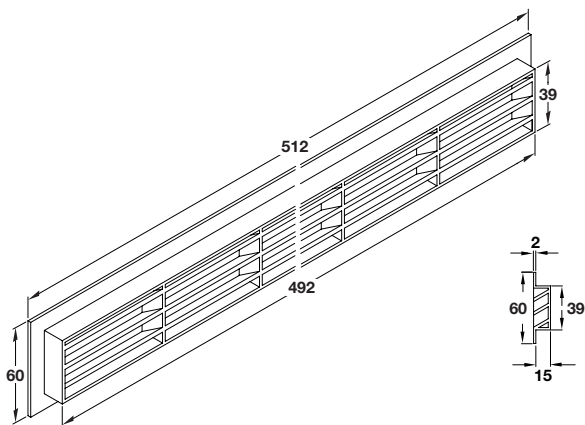

**Ventilation grill**

- > For recess mounting
- > Press fitting
- > With flanged rim
- > Plastic
- > Order qty: 1 pc

Ventilation area	Length	Recessed length	Height	Recessed height	White
92 cm <sup>2</sup>	254 mm	230 mm	108 mm	84 mm	571.64.726
150 cm <sup>2</sup>	299 mm	275 mm	120 mm	96 mm	571.64.735
200 cm <sup>2</sup>	338 mm	314 mm	132 mm	108 mm	571.64.744

**Ventilation grill**

- > Ventilation area: 81 cm<sup>2</sup>
- > For recess mounting
- > Press fitting
- > With flanged rim
- > Plastic
- > Order qty: 1 pc

Finish	Cat. No.
White	571.70.706

**Ventilation grill**

- > For recess mounting
- > Press fitting
- > With flanged rim
- > Plastic
- > Order qty: 1 pc

Ventilation area	Length	Recessed length	Height	Recessed height	Chrome plated
23.04 cm <sup>2</sup>	170 mm	164 mm	42 mm	35 mm	571.54.220
34.50 cm <sup>2</sup>	220 mm	215 mm	57 mm	51 mm	571.54.239
42.24 cm <sup>2</sup>	230 mm	220 mm	68 mm	61 mm	571.54.248