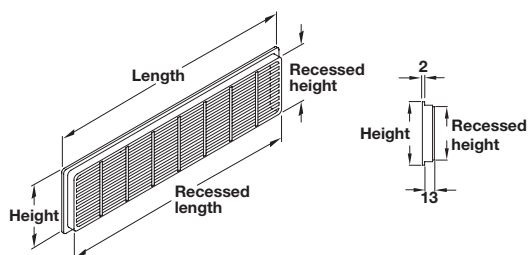

**Ventilation grill**

- > For recess mounting
- > Press fitting
- > With flanged rim
- > Plastic
- > Order qty: 1 pc

Ventilation area	Length	Recessed length	Height	Recessed height	White
92 cm <sup>2</sup>	254 mm	230 mm	108 mm	84 mm	571.64.726
150 cm <sup>2</sup>	299 mm	275 mm	120 mm	96 mm	571.64.735
200 cm <sup>2</sup>	338 mm	314 mm	132 mm	108 mm	571.64.744

**Ventilation grill**

- > Ventilation area: 81 cm<sup>2</sup>
- > For recess mounting
- > Press fitting
- > With flanged rim
- > Plastic
- > Order qty: 1 pc

Finish	Cat. No.
White	571.70.706

**Ventilation grill**

- > For recess mounting
- > Press fitting
- > With flanged rim
- > Plastic
- > Order qty: 1 pc

Ventilation area	Length	Recessed length	Height	Recessed height	Chrome plated
23.04 cm <sup>2</sup>	170 mm	164 mm	42 mm	35 mm	571.54.220
34.50 cm <sup>2</sup>	220 mm	215 mm	57 mm	51 mm	571.54.239
42.24 cm <sup>2</sup>	230 mm	220 mm	68 mm	61 mm	571.54.248