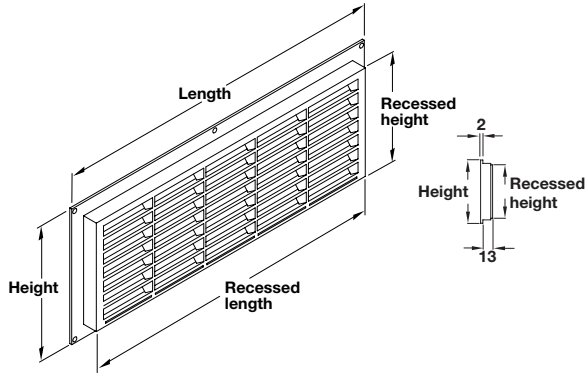

**Ventilation grill**

- > For recess mounting
- > Press fitting
- > With flanged rim
- > Plastic
- > Order qty: 1 pc

Ventilation area	Length	Recessed length	Height	Recessed height	White
92 cm <sup>2</sup>	254 mm	230 mm	108 mm	84 mm	571.64.726
150 cm <sup>2</sup>	299 mm	275 mm	120 mm	96 mm	571.64.735
200 cm <sup>2</sup>	338 mm	314 mm	132 mm	108 mm	571.64.744

**Ventilation grill**

- > Ventilation area: 81 cm<sup>2</sup>
- > For recess mounting
- > Press fitting
- > With flanged rim
- > Plastic
- > Order qty: 1 pc

Finish	Cat. No.
White	571.70.706

**Ventilation grill**

- > For recess mounting
- > Press fitting
- > With flanged rim
- > Plastic
- > Order qty: 1 pc

Ventilation area	Length	Recessed length	Height	Recessed height	Chrome plated
23.04 cm <sup>2</sup>	170 mm	164 mm	42 mm	35 mm	571.54.220
34.50 cm <sup>2</sup>	220 mm	215 mm	57 mm	51 mm	571.54.239
42.24 cm <sup>2</sup>	230 mm	220 mm	68 mm	61 mm	571.54.248