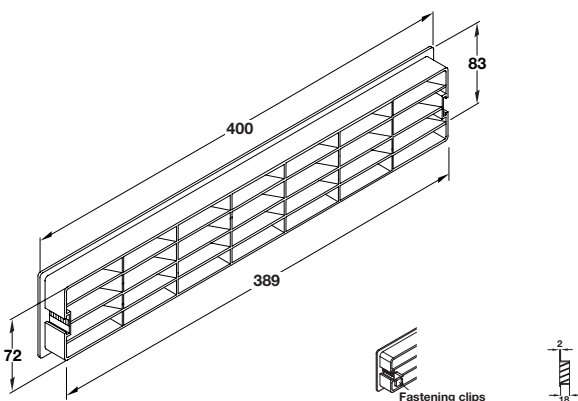

Ventilation grill

- > For recess mounting
- > Press fitting
- > With flanged rim
- > Plastic
- > Order qty: 1 pc

Ventilation area	Length	Recessed length	Height	Recessed height	Cat. No.
White					
17.5 cm ²	130 mm	126 mm	38 mm	35 mm	571.55.307
19.5 cm ²	149 mm	144 mm	40 mm	35 mm	571.55.316
23 cm ²	175 mm	170 mm	41 mm	35 mm	571.55.334
60 cm ²	227 mm	220 mm	68 mm	60 mm	571.55.343
120 cm ²	225 mm	220 mm	120 mm	116 mm	571.55.352
Brown					
23 cm ²	175 mm	170 mm	41 mm	35 mm	571.55.530
60 cm ²	227 mm	220 mm	68 mm	60 mm	571.55.549
120 cm ²	225 mm	220 mm	120 mm	116 mm	571.55.558

Ventilation grill

- > Over 200 cm² ventilation area
- > For recess mounting
- > Suitable for wood thicknesses 10-20 mm
- > To install, the grill is simply inserted into the pre-cut aperture and secured from the rear with fastening clips which can be adjusted to the thickness of the wood
- > With flanged rim
- > Plastic
- > Order qty: 1 pc

Finish	Cat. No.
White	571.77.705
Brown	571.77.107
Black	571.77.300
Grey	571.77.500
Matt silver coloured	571.77.900
Polished chrome-plated	571.77.200

Ventilation grill

- > Over 200 cm² ventilation area
- > For recess mounting
- > Suitable for wood thicknesses 10-20 mm
- > To install, the grill is simply inserted into the pre-cut aperture and secured from the rear with fastening clips which can be adjusted to the thickness of the wood
- > With flanged rim
- > Plastic
- > Order qty: 1 pc