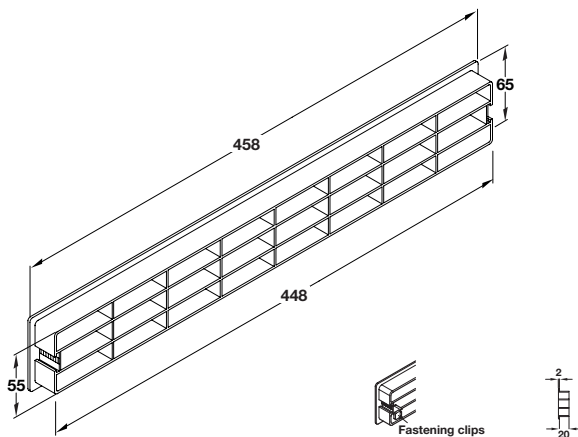

Ventilation grill

- > For recess mounting
- > Press fitting
- > With flanged rim
- > Plastic
- > Order qty: 1 pc

Ventilation area	Length	Recessed length	Height	Recessed height	Cat. No.
White					
17.5 cm ²	130 mm	126 mm	38 mm	35 mm	571.55.307
19.5 cm ²	149 mm	144 mm	40 mm	35 mm	571.55.316
23 cm ²	175 mm	170 mm	41 mm	35 mm	571.55.334
60 cm ²	227 mm	220 mm	68 mm	60 mm	571.55.343
120 cm ²	225 mm	220 mm	120 mm	116 mm	571.55.352
Brown					
23 cm ²	175 mm	170 mm	41 mm	35 mm	571.55.530
60 cm ²	227 mm	220 mm	68 mm	60 mm	571.55.549
120 cm ²	225 mm	220 mm	120 mm	116 mm	571.55.558

Ventilation grill

- > Over 200 cm² ventilation area
- > For recess mounting
- > Suitable for wood thicknesses 10-20 mm
- > To install, the grill is simply inserted into the pre-cut aperture and secured from the rear with fastening clips which can be adjusted to the thickness of the wood
- > With flanged rim
- > Plastic
- > Order qty: 1 pc

Finish	Cat. No.
White	571.77.705
Brown	571.77.107
Black	571.77.300
Grey	571.77.500
Matt silver coloured	571.77.900
Polished chrome-plated	571.77.200

Ventilation grill

- > Over 200 cm² ventilation area
- > For recess mounting
- > Suitable for wood thicknesses 10-20 mm
- > To install, the grill is simply inserted into the pre-cut aperture and secured from the rear with fastening clips which can be adjusted to the thickness of the wood
- > With flanged rim
- > Plastic
- > Order qty: 1 pc