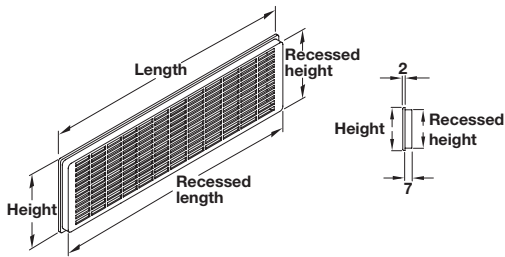

Ventilation grill

- > For recess mounting
- > Press fitting
- > With flanged rim
- > Plastic
- > Order qty: 1 pc

Ventilation area	Length	Recessed length	Height	Recessed height	Cat. No.
White					
17.5 cm ²	130 mm	126 mm	38 mm	35 mm	571.55.307
19.5 cm ²	149 mm	144 mm	40 mm	35 mm	571.55.316
23 cm ²	175 mm	170 mm	41 mm	35 mm	571.55.334
60 cm ²	227 mm	220 mm	68 mm	60 mm	571.55.343
120 cm ²	225 mm	220 mm	120 mm	116 mm	571.55.352
Brown					
23 cm ²	175 mm	170 mm	41 mm	35 mm	571.55.530
60 cm ²	227 mm	220 mm	68 mm	60 mm	571.55.549
120 cm ²	225 mm	220 mm	120 mm	116 mm	571.55.558

Ventilation grill

- > Over 200 cm² ventilation area
- > For recess mounting
- > Suitable for wood thicknesses 10-20 mm
- > To install, the grill is simply inserted into the pre-cut aperture and secured from the rear with fastening clips which can be adjusted to the thickness of the wood
- > With flanged rim
- > Plastic
- > Order qty: 1 pc

Finish	Cat. No.
White	571.77.705
Brown	571.77.107
Black	571.77.300
Grey	571.77.500
Matt silver coloured	571.77.900
Polished chrome-plated	571.77.200

Ventilation grill

- > Over 200 cm² ventilation area
- > For recess mounting
- > Suitable for wood thicknesses 10-20 mm
- > To install, the grill is simply inserted into the pre-cut aperture and secured from the rear with fastening clips which can be adjusted to the thickness of the wood
- > With flanged rim
- > Plastic
- > Order qty: 1 pc