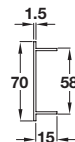

Ventilation grill

- > 81.22 cm² ventilation area
- > For recess mounting
- > For press fitting and screw mounting
- > Front edges bevelled all round
- > 450 mm length
- > 424 mm recessed length
- > With 20 x 3 mm oval slots arranged in an offset pattern
- > Anodised aluminium
- > Order qty: 1 pc

Finish

Matt silver

Cat. No

575.02.931