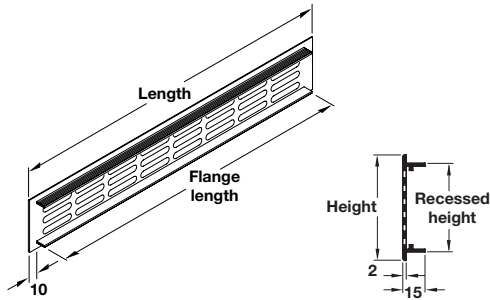

## Ventilation grill

- > For recess mounting
- > Ribbed flanges for press fitting
- > Long front edges bevelled
- > With 40 x 7.5 mm oval slots arranged in parallel
- > Aluminium
- > Order qty: 1 pc

### 60 mm height, 48 mm recessed height

Ventilation area	53 cm <sup>2</sup>	71 cm <sup>2</sup>	89 cm <sup>2</sup>
Length	300 mm	400 mm	500 mm
Flange length	278 mm	378 mm	478 mm
Silver F1	575.20.912	575.20.913	575.20.914
Gold F3	575.20.812	575.20.813	575.20.814
Dark bronze F5	575.20.112	575.20.113	575.20.114

### 80 mm height, 66 mm recessed height

Ventilation area	71 cm <sup>2</sup>	95 cm <sup>2</sup>	118 cm <sup>2</sup>
Length	300 mm	400 mm	500 mm
Flange length	278 mm	378 mm	478 mm
Silver F1	575.20.922	575.20.923	575.20.924
Gold F3	575.20.822	575.20.823	-
Dark bronze F5	575.20.122	575.20.123	575.20.124

### 100 mm height, 86 mm recessed height

Ventilation area	107 cm <sup>2</sup>	142 cm <sup>2</sup>	178 cm <sup>2</sup>
Length	300 mm	400 mm	500 mm
Flange length	278 mm	378 mm	478 mm
Silver F1	575.20.932	575.20.933	575.20.934
Gold F3	-	575.20.833	575.20.834
Bronze F5	575.20.132	575.20.133	575.20.134