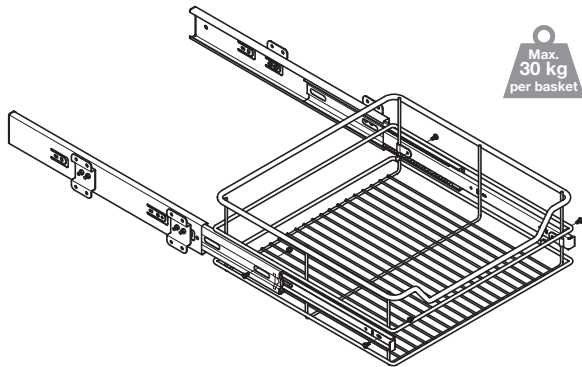

# PULL OUT VEGETABLE BASKET SETS

Storage basket sets for both front fixing door and hinged door cabinets.

Shown with white base inserts - order inserts separately

## Pull out vegetable baskets

Baskets 147 mm high x 450 mm deep  
\*Width of one basket is 25 mm narrower to allow them to inter-stack

- > Built in depth: 450 mm
- > Suitable for both front fixing door and hinged door cabinets with 15/16 or 18/19 mm board thickness
- > Compact packaging
- > Set includes:
  - 2x Polished chrome-plated steel inter-stacking linear baskets
  - 2 pairs x Full extension ball bearing runners, galvanized steel with integrated soft close mechanism
- > Order qty: 1 pc
- > Order inserts separately
- > Order qty: 1 pc (= 2 inserts)

Pull out baskets		
For cabinet width	Basket width	Cat. No.
300 mm	200/175*	540.18.201
400 mm	300/275*	540.18.202
500 mm	400/375*	540.18.204
600 mm	500/475*	540.18.205
White acrylic inserts - 1 pc (= 2 inserts)		
300 mm		545.18.791
400 mm		545.18.792
500 mm		545.18.794
600 mm		545.18.795
Door bracket fixing set		
Zinc-plated steel		545.18.089