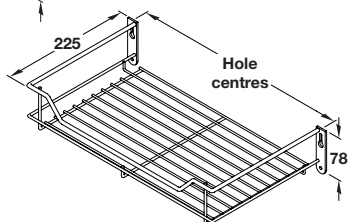

Spice and packet rack, one tier

Photo shows linear version, 55 mm depth, 400 mm fixing hole centres

Photo shows mesh version, 100 mm depth, 300 mm fixing hole centres

Photo shows linear version, 225 mm depth, 300 mm fixing hole centres

- > Screw fixing
- > Heavier gauge chrome-plated steel
- > Order qty: 1 pc

Fixing centres	Depth	Mesh	Linear
300 mm	55 mm	543.35.202	543.12.210
400 mm	55 mm	-	543.12.211
300 mm	100 mm	520.88.202	540.29.210
400 mm	100 mm	520.88.204	540.29.220
240 mm	110 mm	-	540.49.200
300 mm	225 mm	520.88.212	540.29.230
400 mm	225 mm	520.88.214	540.29.240