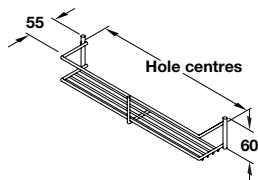

Spice and packet rack, one tier

Photo shows linear version, 55 mm depth, 400 mm fixing hole centres

Photo shows mesh version, 100 mm depth, 300 mm fixing hole centres

Photo shows linear version, 225 mm depth, 300 mm fixing hole centres

- > Screw fixing
- > Heavier gauge chrome-plated steel
- > Order qty: 1 pc

Fixing centres	Depth	Mesh	Linear
300 mm	55 mm	543.35.202	543.12.210
400 mm	55 mm	-	543.12.211
300 mm	100 mm	520.88.202	540.29.210
400 mm	100 mm	520.88.204	540.29.220
240 mm	110 mm	-	540.49.200
300 mm	225 mm	520.88.212	540.29.230
400 mm	225 mm	520.88.214	540.29.240