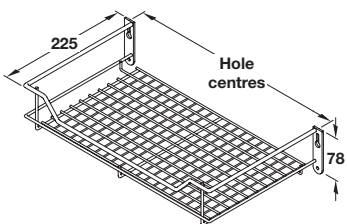

Spice and packet rack, one tier

Photo shows linear version, 55 mm depth, 400 mm fixing hole centres

Photo shows mesh version, 100 mm depth, 300 mm fixing hole centres

Photo shows linear version, 225 mm depth, 300 mm fixing hole centres

- > Screw fixing
- > Heavier gauge chrome-plated steel
- > Order qty: 1 pc

Fixing centres	Depth	Mesh	Linear
300 mm	55 mm	543.35.202	543.12.210
400 mm	55 mm	-	543.12.211
300 mm	100 mm	520.88.202	540.29.210
400 mm	100 mm	520.88.204	540.29.220
240 mm	110 mm	-	540.49.200
300 mm	225 mm	520.88.212	540.29.230
400 mm	225 mm	520.88.214	540.29.240