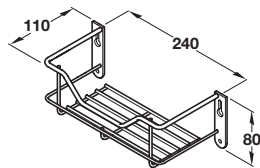

Spice and packet rack, one tier

Photo shows linear version, 55 mm depth, 400 mm fixing hole centres

Photo shows mesh version, 100 mm depth, 300 mm fixing hole centres

Photo shows linear version, 225 mm depth, 300 mm fixing hole centres

- > Screw fixing
- > Heavier gauge chrome-plated steel
- > Order qty: 1 pc

Fixing centres	Depth	Mesh	Linear
300 mm	55 mm	543.35.202	543.12.210
400 mm	55 mm	-	543.12.211
300 mm	100 mm	520.88.202	540.29.210
400 mm	100 mm	520.88.204	540.29.220
240 mm	110 mm	-	540.49.200
300 mm	225 mm	520.88.212	540.29.230
400 mm	225 mm	520.88.214	540.29.240