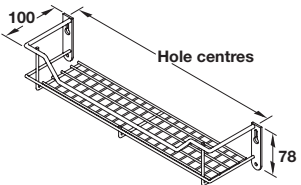

Spice and packet rack, one tier

Photo shows linear version, 55 mm depth, 400 mm fixing hole centres

Photo shows mesh version, 100 mm depth, 300 mm fixing hole centres

Photo shows linear version, 225 mm depth, 300 mm fixing hole centres

- > Screw fixing
- > Heavier gauge chrome-plated steel
- > Order qty: 1 pc

Fixing centres	Depth	Mesh	Linear
300 mm	55 mm	543.35.202	543.12.210
400 mm	55 mm	-	543.12.211
300 mm	100 mm	520.88.202	540.29.210
400 mm	100 mm	520.88.204	540.29.220
240 mm	110 mm	-	540.49.200
300 mm	225 mm	520.88.212	540.29.230
400 mm	225 mm	520.88.214	540.29.240