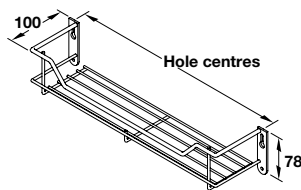

Spice and packet rack, one tier

Photo shows linear version, 55 mm depth, 400 mm fixing hole centres

Photo shows mesh version, 100 mm depth, 300 mm fixing hole centres

Photo shows linear version, 225 mm depth, 300 mm fixing hole centres

- > Screw fixing
- > Heavier gauge chrome-plated steel
- > Order qty: 1 pc

Fixing centres	Depth	Mesh	Linear
300 mm	55 mm	543.35.202	543.12.210
400 mm	55 mm	-	543.12.211
300 mm	100 mm	520.88.202	540.29.210
400 mm	100 mm	520.88.204	540.29.220
240 mm	110 mm	-	540.49.200
300 mm	225 mm	520.88.212	540.29.230
400 mm	225 mm	520.88.214	540.29.240