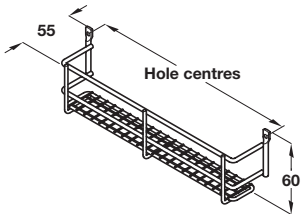

Spice and packet rack, one tier

Photo shows linear version, 55 mm depth, 400 mm fixing hole centres

Photo shows mesh version, 100 mm depth, 300 mm fixing hole centres

Photo shows linear version, 225 mm depth, 300 mm fixing hole centres

- > Screw fixing
- > Heavier gauge chrome-plated steel
- > Order qty: 1 pc

Fixing centres	Depth	Mesh	Linear
300 mm	55 mm	543.35.202	543.12.210
400 mm	55 mm	-	543.12.211
300 mm	100 mm	520.88.202	540.29.210
400 mm	100 mm	520.88.204	540.29.220
240 mm	110 mm	-	540.49.200
300 mm	225 mm	520.88.212	540.29.230
400 mm	225 mm	520.88.214	540.29.240