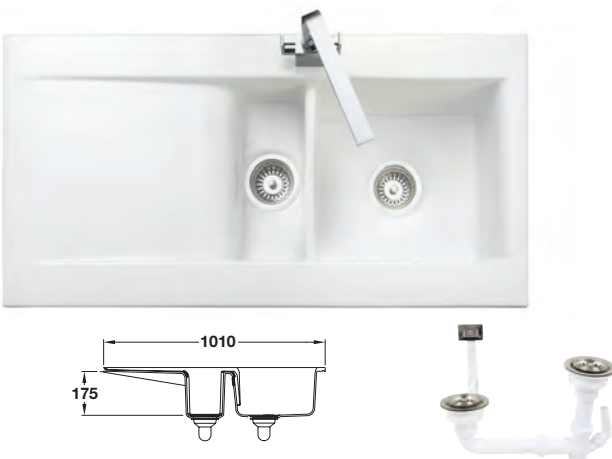

Taps are not included with this sink - tap shown is Quadrant 569.53.260, see page 114 for details

Rangemaster Nevada single bowl sink and drainer

- > Model: Rangemaster CNV1
- > Overall size: 1010 x 510 mm
- > Bowl size: 470 x 340 mm
- > Fire-clay ceramic
- > Waste kit not included with this sink - order waste kit WKIT15 565.64.992 separately
- > Order qty: 1 pc

Black

White

10 Year Warranty

Surface Mount

Reversible

600 mm Cabinet

Item	Cat. No.
Black sink	565.62.381
White sink	565.62.781
Single waste kit WKIT15	565.64.992

Taps are not included with this sink - tap shown is Quadrant 569.53.460, shown on page 114

Rangemaster Nevada 1 1/2 bowl sink and drainer

- > Model: Rangemaster CNV2
- > Overall size: 1010 x 510 mm
- > Main bowl size: 350 x 340 mm, second bowl size: 140 x 340 mm
- > Fire-clay ceramic
- > Waste kit not included with this sink - order waste kit WKIT22 565.64.994 separately
- > Order qty: 1 pc

Black

White

10 Year Warranty

Surface Mount

Reversible

600 mm Cabinet

Item	Cat. No.
Black sink	565.62.391
White sink	565.62.791
Double waste kit WKIT22	565.64.994

Taps are not included with this sink - tap shown is Quadrant 569.53.460, shown on page 114