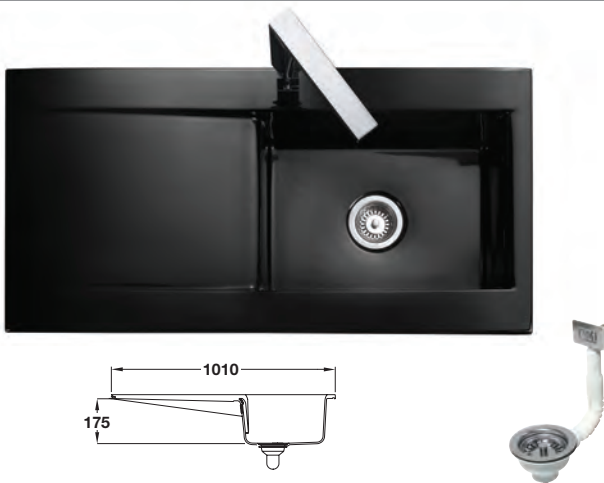

NEVADA

The Nevada collection offers a unique blend of ceramic durability and ultra contemporary styling. Made from high quality fire-clay and glazed to a rich silky lustre, the Nevada is a joy to live with. With sleek bowls and a deep recessed drainer the sink is easy to clean and extremely hard wearing.

Taps are not included with this sink - tap shown is Quadrant 569.53.260, see page 114 for details

Rangemaster Nevada single bowl sink and drainer

- > Model: Rangemaster CNV1
- > Overall size: 1010 x 510 mm
- > Bowl size: 470 x 340 mm
- > Fire-clay ceramic
- > Waste kit not included with this sink - order waste kit WKIT15 565.64.992 separately
- > Order qty: 1 pc

Black

White

10 Year Warranty

Surface Mount

Reversible

600 mm Cabinet

Item	Cat. No.
Black sink	565.62.381
White sink	565.62.781
Single waste kit WKIT15	565.64.992

Taps are not included with this sink - tap shown is Quadrant 569.53.460, shown on page 114

Rangemaster Nevada 1 1/2 bowl sink and drainer

- > Model: Rangemaster CNV2
- > Overall size: 1010 x 510 mm
- > Main bowl size: 350 x 340 mm, second bowl size: 140 x 340 mm
- > Fire-clay ceramic
- > Waste kit not included with this sink - order waste kit WKIT22 565.64.994 separately
- > Order qty: 1 pc