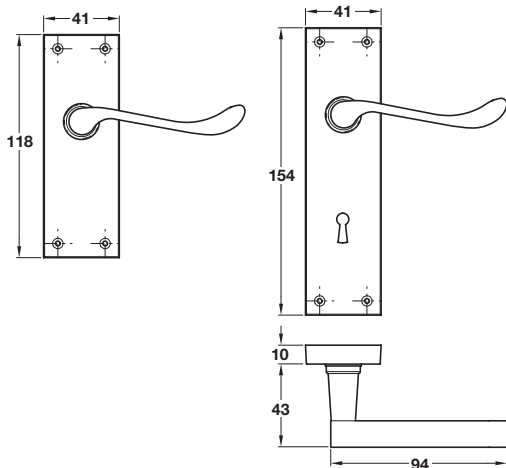

Victorian Scroll lever handles on plate, zinc alloy

- > Pair of lever handles on face fixing backplates
- > Sprung, for use with standard duty followers
- > To suit doors up to 44 mm thick
- > 8 mm spindle included
- > Zinc alloy
- > Order qty: 1 pair/1 set\*

Note: ±3 mm tolerance on dimensions

Version	Electro-brassed	Polished chrome	Satin nickel
<b>Backplate for latch</b>	901.78.365	901.98.892	901.78.366
<b>Backplate for lever lock</b>	901.78.367	901.98.895	901.78.368
<b>Backplate for bathroom lock*</b>	901.78.369	901.98.898	901.78.370

TCH AH 2016, © Häfele U.K. Ltd 2016. Dimensional data not binding. We reserve the right to alter specifications without notice.