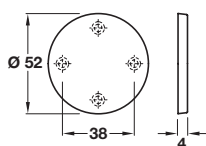

Blank escutcheon, grade 316 stainless steel