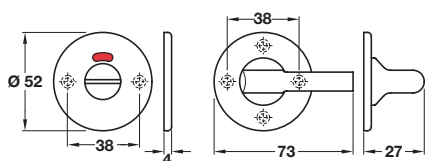

## Disabled WC/emergency release and inside turn

- > To suit doors up to 44 mm thick
- > 5 mm spindle and fixings included
- > 316 stainless steel
- > Order qty: 1 set

Finish	Cat. No.
Satin stainless steel	902.54.902
Polished stainless steel	902.54.903
PVD satin copper	902.54.908
PVD bright copper	902.54.909

## Standard keyway escutcheon, grade 316 stainless steel

- > Grade 316 stainless steel
- > Order qty: 1 pc

Finish	Cat. No.
Satin stainless steel	902.51.870
Polished stainless steel	902.51.871
PVD satin copper	902.51.878
PVD bright copper	902.51.879

## Profile cylinder escutcheon, grade 316 stainless steel

- > Grade 316 stainless steel
- > Order qty: 1 pc

Finish	Cat. No.
Satin stainless steel	902.52.870
Polished stainless steel	902.52.871
PVD satin copper	902.52.878
PVD bright copper	902.52.879