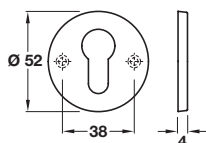

## Disabled WC/emergency release and inside turn

- > To suit doors up to 44 mm thick
- > 5 mm spindle and fixings included
- > 316 stainless steel
- > Order qty: 1 set

Finish	Cat. No.
Satin stainless steel	902.54.902
Polished stainless steel	902.54.903
PVD satin copper	902.54.908
PVD bright copper	902.54.909

## Standard keyway escutcheon, grade 316 stainless steel

- > Grade 316 stainless steel
- > Order qty: 1 pc

Finish	Cat. No.
Satin stainless steel	902.51.870
Polished stainless steel	902.51.871
PVD satin copper	902.51.878
PVD bright copper	902.51.879

## Profile cylinder escutcheon, grade 316 stainless steel

- > Grade 316 stainless steel
- > Order qty: 1 pc

Finish	Cat. No.
Satin stainless steel	902.52.870
Polished stainless steel	902.52.871
PVD satin copper	902.52.878
PVD bright copper	902.52.879