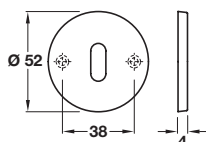

## Disabled WC/emergency release and inside turn

- > To suit doors up to 44 mm thick
- > 5 mm spindle and fixings included
- > 316 stainless steel
- > Order qty: 1 set

Finish	Cat. No.
Satin stainless steel	902.54.902
Polished stainless steel	902.54.903
PVD satin copper	902.54.908
PVD bright copper	902.54.909

## Standard keyway escutcheon, grade 316 stainless steel

- > Grade 316 stainless steel
- > Order qty: 1 pc

Finish	Cat. No.
Satin stainless steel	902.51.870
Polished stainless steel	902.51.871
PVD satin copper	902.51.878
PVD bright copper	902.51.879