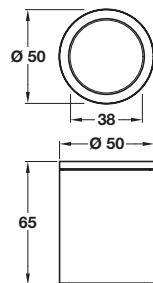

## Swarovski® crystal cylindrical door knob

- > 8 mm spindle included
- > Unsprung, for use with standard duty followers
- > To suit door up to 45 mm thick
- > Brass with Swarovski® elements
- > Order qty: 1 set