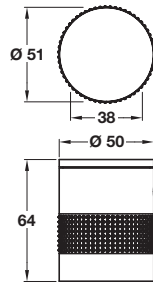

## Swarovski® crystal cylindrical door knob

- > 8 mm spindle included
- > Unsprung, for use with standard duty followers
- > To suit door up to 45 mm thick
- > Brass with Swarovski® elements
- > Order qty: 1 set

## Door knob, grade 316 stainless steel

- > Pair of knobs and roses
- > Grub screw fixing on 8 mm spindle
- > Unsprung, for use with heavy duty followers
- > To suit doors 35-54 mm thick
- > Grade 316 stainless steel
- > Order qty: 1 pair