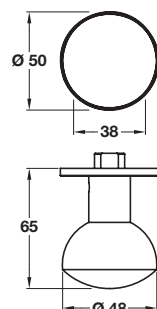

## Swarovski® crystal cylindrical door knob

- > 8 mm spindle included
- > Unsprung, for use with standard duty followers
- > To suit door up to 45 mm thick
- > Brass with Swarovski® elements
- > Order qty: 1 set

## Door knob, grade 316 stainless steel

- > Pair of knobs and roses
- > Grub screw fixing on 8 mm spindle
- > Unsprung, for use with heavy duty followers
- > To suit doors 35-54 mm thick
- > Grade 316 stainless steel
- > Order qty: 1 pair