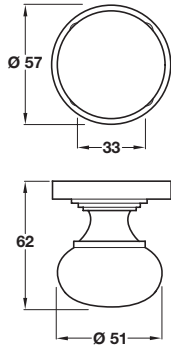

Traditional bun knobs, Ø 51 mm

- > Pair of knobs and roses
- > Grub screw fixing on 8 mm microtite spindle
- > Unsprung, for use with heavy duty followers
- > To suit doors 35-65 mm thick
- > Brass
- > Order qty: 1 pair

Finish	Cat. No.
Polished brass	900.70.801
Satin nickel	900.70.806

Traditional bun knobs, Ø 57 mm

- > Pair of knobs and roses
- > Grub screw fixing on 8 mm microtite spindle
- > Unsprung, for use with heavy duty followers
- > To suit doors 35-65 mm thick
- > Brass
- > Order qty: 1 pair

Finish	Cat. No.
Polished brass	900.70.811
Satin nickel	900.70.816
Rustic bronze	900.70.810

Traditional oval knobs

- > Pair of knobs and roses
- > Grub screw fixing on 8 mm microtite spindle
- > Unsprung, for use with heavy duty followers
- > To suit doors 35-65 mm thick
- > Brass
- > Order qty: 1 pair

Finish	Cat. No.
Polished brass	900.70.891
Satin nickel	900.70.896
Rustic bronze	900.70.890

TCH AH 2016, © Häfele U.K. Ltd 2016. Dimensional data not binding. We reserve the right to alter specifications without notice.