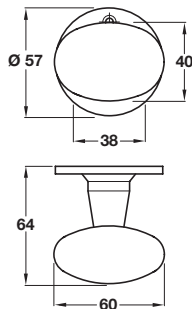

Traditional bun knobs, Ø 51 mm

- > Pair of knobs and roses
- > Grub screw fixing on 8 mm microtite spindle
- > Unsprung, for use with heavy duty followers
- > To suit doors 35-65 mm thick
- > Brass
- > Order qty: 1 pair

Finish	Cat. No.
Polished brass	900.70.801
Satin nickel	900.70.806

Traditional bun knobs, Ø 57 mm

- > Pair of knobs and roses
- > Grub screw fixing on 8 mm microtite spindle
- > Unsprung, for use with heavy duty followers
- > To suit doors 35-65 mm thick
- > Brass
- > Order qty: 1 pair

Finish	Cat. No.
Polished brass	900.70.811
Satin nickel	900.70.816
Rustic bronze	900.70.810

Traditional oval knobs

- > Pair of knobs and roses
- > Grub screw fixing on 8 mm microtite spindle
- > Unsprung, for use with heavy duty followers
- > To suit doors 35-65 mm thick
- > Brass
- > Order qty: 1 pair

Finish	Cat. No.
Polished brass	900.70.891
Satin nickel	900.70.896
Rustic bronze	900.70.890

TCH AH 2016, © Häfele U.K. Ltd 2016. Dimensional data not binding. We reserve the right to alter specifications without notice.