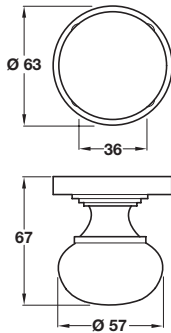

Traditional bun knobs, Ø 51 mm

- > Pair of knobs and roses
- > Grub screw fixing on 8 mm microtite spindle
- > Unsprung, for use with heavy duty followers
- > To suit doors 35-65 mm thick
- > Brass
- > Order qty: 1 pair

Finish	Cat. No.
Polished brass	900.70.801
Satin nickel	900.70.806

Traditional bun knobs, Ø 57 mm

- > Pair of knobs and roses
- > Grub screw fixing on 8 mm microtite spindle
- > Unsprung, for use with heavy duty followers
- > To suit doors 35-65 mm thick
- > Brass
- > Order qty: 1 pair

Finish	Cat. No.
Polished brass	900.70.811
Satin nickel	900.70.816
Rustic bronze	900.70.810

Traditional oval knobs

- > Pair of knobs and roses
- > Grub screw fixing on 8 mm microtite spindle
- > Unsprung, for use with heavy duty followers
- > To suit doors 35-65 mm thick
- > Brass
- > Order qty: 1 pair

Finish	Cat. No.
Polished brass	900.70.891
Satin nickel	900.70.896
Rustic bronze	900.70.890

TCH AH 2016, © Häfele U.K. Ltd 2016. Dimensional data not binding. We reserve the right to alter specifications without notice.