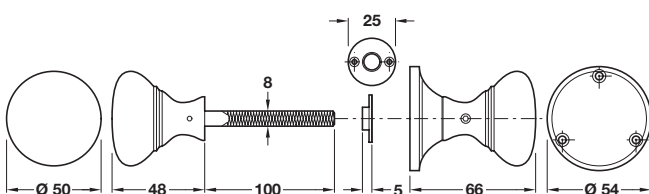

Traditional ball knobs, Ø 48 mm

- > Pair of knobs and roses
- > Unsprung, for use with heavy duty followers
- > Grub screw fixing on 8 mm microtite spindle
- > To suit doors 35-65 mm thick
- > Brass
- > Order qty: 1 pair

Finish	Cat. No.
Polished brass	900.70.851
Satin nickel	900.70.856
Rustic bronze	900.70.850

Traditional beaded door knob

- > Pair of knobs on face fixing roses
- > Unsprung, for use with heavy duty followers
- > Grub screw fixing on 8 mm square spindle
- > To suit doors up to 44 mm thick
- > Brass
- > Order qty: 1 pair

Finish	Cat. No.
Polished brass	900.70.178

Rim knob set

- > Pair of knobs on face fixing rose
- > Unsprung, for use with heavy duty followers
- > To suit doors 35-44 mm thick
- > Brass
- > Order qty: 1 pair