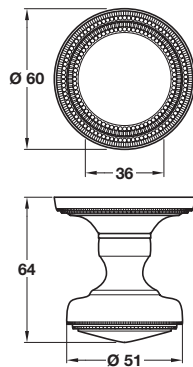

Traditional ball knobs, Ø 48 mm

- > Pair of knobs and roses
- > Unsprung, for use with heavy duty followers
- > Grub screw fixing on 8 mm microtite spindle
- > To suit doors 35-65 mm thick
- > Brass
- > Order qty: 1 pair

Finish	Cat. No.
Polished brass	900.70.851
Satin nickel	900.70.856
Rustic bronze	900.70.850

Traditional beaded door knob

- > Pair of knobs on face fixing roses
- > Unsprung, for use with heavy duty followers
- > Grub screw fixing on 8 mm square spindle
- > To suit doors up to 44 mm thick
- > Brass
- > Order qty: 1 pair

Finish	Cat. No.
Polished brass	900.70.178

Rim knob set

- > Pair of knobs on face fixing rose
- > Unsprung, for use with heavy duty followers
- > To suit doors 35-44 mm thick
- > Brass
- > Order qty: 1 pair