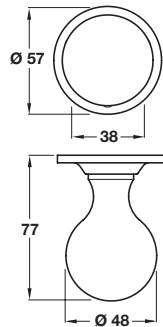

Traditional ball knobs, Ø 48 mm

- > Pair of knobs and roses
- > Unsprung, for use with heavy duty followers
- > Grub screw fixing on 8 mm microtite spindle
- > To suit doors 35-65 mm thick
- > Brass
- > Order qty: 1 pair

Finish	Cat. No.
Polished brass	900.70.851
Satin nickel	900.70.856
Rustic bronze	900.70.850

Traditional beaded door knob

- > Pair of knobs on face fixing roses
- > Unsprung, for use with heavy duty followers
- > Grub screw fixing on 8 mm square spindle
- > To suit doors up to 44 mm thick
- > Brass
- > Order qty: 1 pair

Finish	Cat. No.
Polished brass	900.70.178

Rim knob set

- > Pair of knobs on face fixing rose
- > Unsprung, for use with heavy duty followers
- > To suit doors 35-44 mm thick
- > Brass
- > Order qty: 1 pair