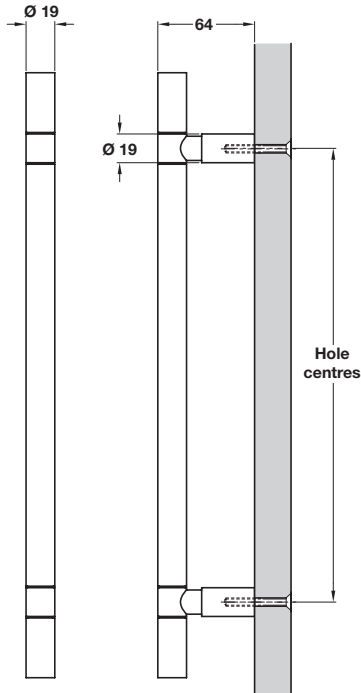

SIERRA NEVADA pull handle, bolt through fixing, grade 316 stainless steel

- > Single pull handle
- > Bolt through fixing
- > M8 through fixing bolts included
- > To suit doors up to 54 mm thick
- > Grade 316 stainless steel
- > Duo finish - The stem of the lever handles are bead blasted to create a dull matt finish
- > Order qty: 1 pc

Hole centres	Satin/Dull matt	Polished/Dull matt
300 mm	903.01.160	903.01.161
425 mm	903.01.162	903.01.163
600 mm	903.01.164	903.01.165

SIERRA NEVADA pull handle, back to back fixing, grade 316 stainless steel

- > Pair of pull handles
- > Back to back fixing
- > M8 through fixing bolts included
- > To suit doors up to 54 mm thick
- > Grade 316 stainless steel
- > Duo finish - The stem of the lever handles are bead blasted to create a dull matt finish
- > Order qty: 1 pair

Hole centres	Polished/matt	Satin/matt
300 mm	903.01.171	903.01.170
425 mm	903.01.173	903.01.172
600 mm	903.01.175	903.01.174

- > Back to back glass door fixing bolts are shown on page 144
- > Co-ordinating levers on round roses are shown on page 8