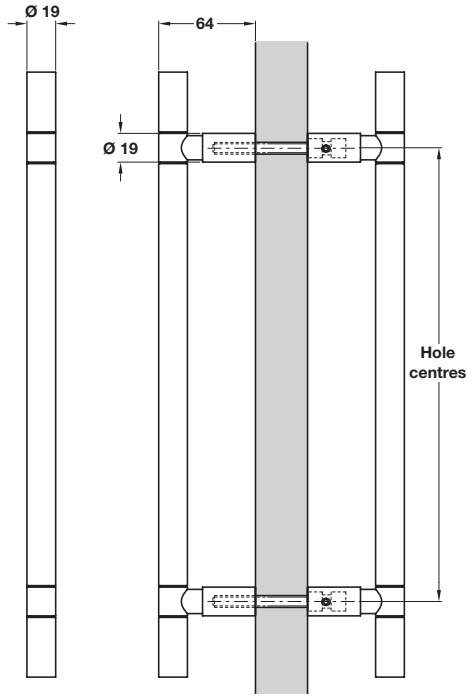

SIERRA NEVADA pull handle, bolt through fixing, grade 316 stainless steel

- > Single pull handle
- > Bolt through fixing
- > M8 through fixing bolts included
- > To suit doors up to 54 mm thick
- > Grade 316 stainless steel
- > Duo finish - The stem of the lever handles are bead blasted to create a dull matt finish
- > Order qty: 1 pc

Hole centres	Satin/Dull matt	Polished/Dull matt
300 mm	903.01.160	903.01.161
425 mm	903.01.162	903.01.163
600 mm	903.01.164	903.01.165

SIERRA NEVADA pull handle, back to back fixing, grade 316 stainless steel

- > Pair of pull handles
- > Back to back fixing
- > M8 through fixing bolts included
- > To suit doors up to 54 mm thick
- > Grade 316 stainless steel
- > Duo finish - The stem of the lever handles are bead blasted to create a dull matt finish
- > Order qty: 1 pair

Hole centres	Polished/matt	Satin/matt
300 mm	903.01.171	903.01.170
425 mm	903.01.173	903.01.172
600 mm	903.01.175	903.01.174

- > Back to back glass door fixing bolts are shown on page 144
- > Co-ordinating levers on round roses are shown on page 8