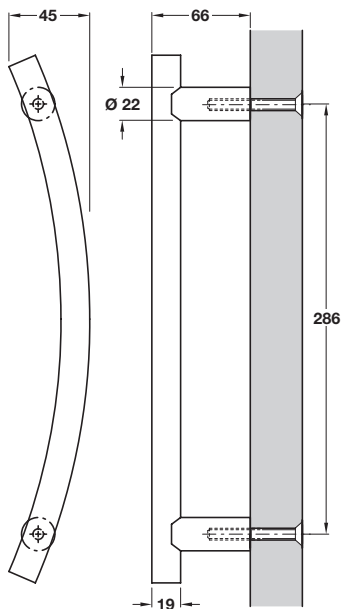

1

Door Handles: Pull Handles

**RUSHMORE round section pull handle, bolt through fixing, grade 316 stainless steel**

- > Single pull handle
- > Bolt through fixing
- > M8 through fixing bolts included
- > To suit doors up to 54 mm thick
- > Grade 316 stainless steel
- > Order qty: 1 pc

Finish	Cat. No.
Satin stainless steel	903.09.650
Polished stainless steel	903.09.651

**RUSHMORE round section pull handle, back to back fixing, grade 316 stainless steel**

- > Pair of pull handles
- > Back to back fixing
- > M8 through fixing bolts included
- > To suit doors up to 54 mm thick
- > Grade 316 stainless steel
- > Order qty: 1 pair

Finish	Cat. No.
Satin stainless steel	903.10.650
Polished stainless steel	903.10.651

- > Back to back glass door fixing bolts are shown on page 144
- > Co-ordinating levers on round roses are shown on page 9