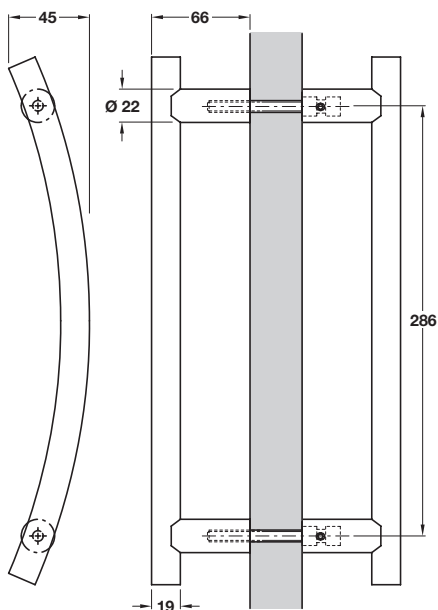

1

Door Handles: Pull Handles

**RUSHMORE round section pull handle, bolt through fixing, grade 316 stainless steel**

- > Single pull handle
- > Bolt through fixing
- > M8 through fixing bolts included
- > To suit doors up to 54 mm thick
- > Grade 316 stainless steel
- > Order qty: 1 pc

Finish	Cat. No.
Satin stainless steel	903.09.650
Polished stainless steel	903.09.651

**RUSHMORE round section pull handle, back to back fixing, grade 316 stainless steel**

- > Pair of pull handles
- > Back to back fixing
- > M8 through fixing bolts included
- > To suit doors up to 54 mm thick
- > Grade 316 stainless steel
- > Order qty: 1 pair

Finish	Cat. No.
Satin stainless steel	903.10.650
Polished stainless steel	903.10.651

- > Back to back glass door fixing bolts are shown on page 144
- > Co-ordinating levers on round roses are shown on page 9