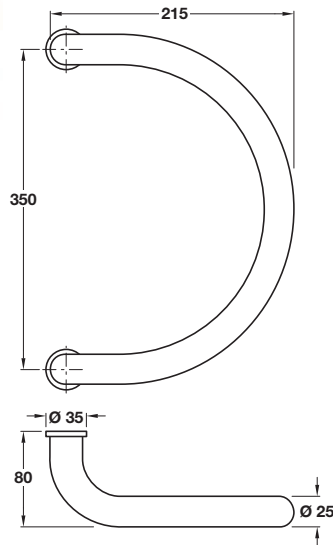

FSB 6673 Pull handle, bolt through fixing, grade 304 stainless steel

- > Single pull handle
- > Bolt through fixing
- > Only suitable for rear fixing bolts
- > To suit doors 38-44 mm or 50-54 mm thick
- > Grade 304 stainless steel
- > Fixing bolts not included order separately, see 909.00.120/122
- > Order qty: 1 pc

Finish
Satin stainless steel

Cat. No.
903.06.760

FSB 6673 Pull handle, back to back or secret fixing, grade 304 stainless steel

- > Single pull handle
- > To form back to back or secret fixing
- > To suit doors 38-44 mm or 50-54 mm thick
- > Grade 304 stainless steel
- > Fixing bolts not included order separately, see 909.00.101/103, 909.00.100
- > Order qty: 1 pc

Finish
Satin stainless steel

Cat. No.
903.06.770

Co-ordinating levers on round roses are shown on pages 12-15