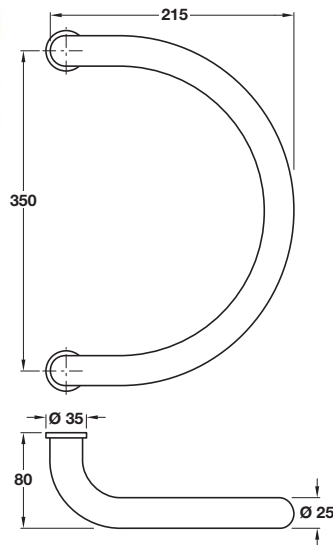

FSB 6673 Pull handle, bolt through fixing, grade 304 stainless steel

- > Single pull handle
- > Bolt through fixing
- > Only suitable for rear fixing bolts
- > To suit doors 38-44 mm or 50-54 mm thick
- > Grade 304 stainless steel
- > Fixing bolts not included order separately, see 909.00.120/122
- > Order qty: 1 pc

Finish
Satin stainless steel

Cat. No.
903.06.760

FSB 6673 Pull handle, back to back or secret fixing, grade 304 stainless steel

- > Single pull handle
- > To form back to back or secret fixing
- > To suit doors 38-44 mm or 50-54 mm thick
- > Grade 304 stainless steel
- > Fixing bolts not included order separately, see 909.00.101/103, 909.00.100
- > Order qty: 1 pc

Finish
Satin stainless steel

Cat. No.
903.06.770

Co-ordinating levers on round roses are shown on pages 12-15