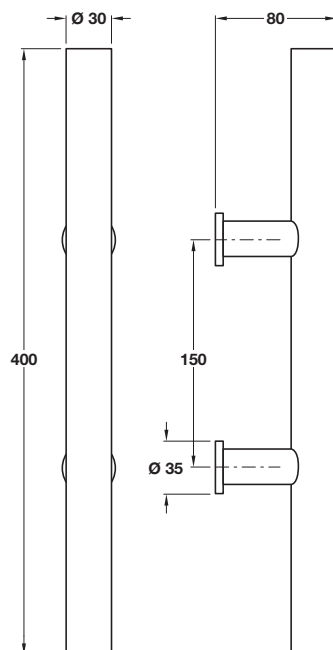

FSB 6681 Pull handle, bolt through fixing, grade 304 stainless steel

- > Single pull handle
- > Bolt through fixing
- > Only suitable for rear fixing bolts
- > To suit doors 38-44 mm or 50-54 mm thick
- > Grade 304 stainless steel
- > Fixing bolts not included order separately, see 909.00.120/122
- > Order qty: 1 pc

Finish
Satin stainless steel

Cat. No.
903.06.780

FSB 6681 Pull handle, back to back or secret fixing, grade 304 stainless steel

- > Single pull handle
- > To form back to back or secret fixing
- > To suit doors 38-44 mm or 50-54 mm thick
- > Grade 304 stainless steel
- > Fixing bolts not included order separately, see 909.00.101/103, 909.00.100
- > Order qty: 1 pc

Finish
Satin stainless steel

Cat. No.
903.06.790

Co-ordinating levers on round roses are shown on pages 12-15