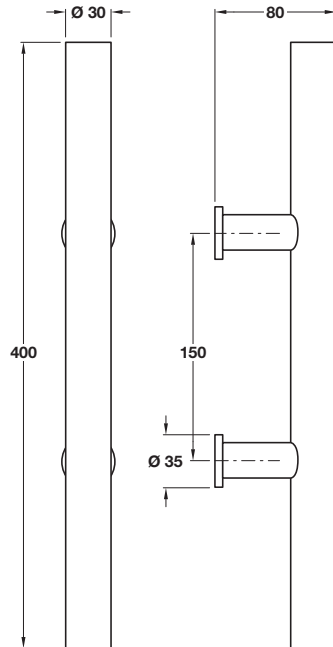

FSB 6681 Pull handle, bolt through fixing, grade 304 stainless steel

- > Single pull handle
- > Bolt through fixing
- > Only suitable for rear fixing bolts
- > To suit doors 38-44 mm or 50-54 mm thick
- > Grade 304 stainless steel
- > Fixing bolts not included order separately, see 909.00.120/122
- > Order qty: 1 pc

Finish
Satin stainless steel

Cat. No.
903.06.780

FSB 6681 Pull handle, back to back or secret fixing, grade 304 stainless steel

- > Single pull handle
- > To form back to back or secret fixing
- > To suit doors 38-44 mm or 50-54 mm thick
- > Grade 304 stainless steel
- > Fixing bolts not included order separately, see 909.00.101/103, 909.00.100
- > Order qty: 1 pc

Finish
Satin stainless steel

Cat. No.
903.06.790

Co-ordinating levers on round roses are shown on pages 12-15