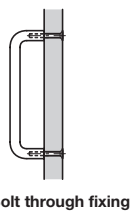

Guardsman H handle, bolt through fixing, grade 304 stainless steel

- > Single pull handle
- > Bolt through fixing
- > M8 through fixing bolts included
- > To suit doors up to 54 mm thick
- > Grade 304 stainless steel
- > Order qty: 1 pc

Length	Hole centres	Satin stainless steel
400 mm	300 mm	903.07.190
525 mm	425 mm	903.07.200

D shaped pull handle, bolt through fixing, grade 304 stainless steel

- > Single pull handle
- > Bolt through fixing
- > M8 through fixing bolts included
- > To suit doors up to 54 mm thick
- > Grade 304 stainless steel
- > Order qty: 1 pc

Hole centres	Satin stainless steel
150 mm	903.07.210
225 mm	903.07.230
300 mm	903.07.240
425 mm	903.07.250

TCH AH 2016, © Häfele U.K. Ltd 2016. Dimensional data not binding. We reserve the right to alter specifications without notice.