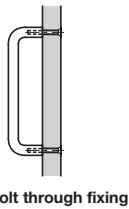

Guardsman H handle, bolt through fixing, grade 304 stainless steel

- > Single pull handle
- > Bolt through fixing
- > M8 through fixing bolts included
- > To suit doors up to 54 mm thick
- > Grade 304 stainless steel
- > Order qty: 1 pc

Length	Hole centres	Satin stainless steel
400 mm	300 mm	903.07.190
525 mm	425 mm	903.07.200

D shaped pull handle, bolt through fixing, grade 304 stainless steel

- > Single pull handle
- > Bolt through fixing
- > M8 through fixing bolts included
- > To suit doors up to 54 mm thick
- > Grade 304 stainless steel
- > Order qty: 1 pc

Hole centres	Satin stainless steel
150 mm	903.07.210
225 mm	903.07.230
300 mm	903.07.240
425 mm	903.07.250

TCH AH 2016, © Häfele U.K. Ltd 2016. Dimensional data not binding. We reserve the right to alter specifications without notice.