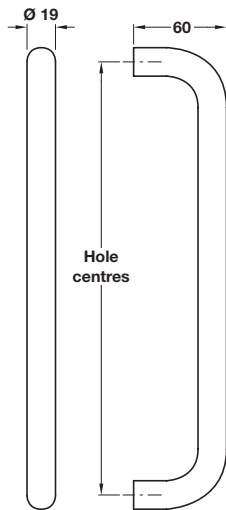

Guardsman H handle, bolt through fixing, grade 304 stainless steel

- > Single pull handle
- > Bolt through fixing
- > M8 through fixing bolts included
- > To suit doors up to 54 mm thick
- > Grade 304 stainless steel
- > Order qty: 1 pc

Length	Hole centres	Satin stainless steel
400 mm	300 mm	903.07.190
525 mm	425 mm	903.07.200

D shaped pull handle, bolt through fixing, grade 304 stainless steel

- > Single pull handle
- > Bolt through fixing
- > M8 through fixing bolts included
- > To suit doors up to 54 mm thick
- > Grade 304 stainless steel
- > Order qty: 1 pc

Hole centres	Satin stainless steel
150 mm	903.07.210
225 mm	903.07.230
300 mm	903.07.240
425 mm	903.07.250

TCH AH 2016, © Häfele U.K. Ltd 2016. Dimensional data not binding. We reserve the right to alter specifications without notice.