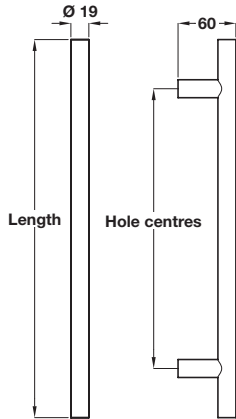

Guardsman H handle, bolt through fixing, grade 304 stainless steel

- > Single pull handle
- > Bolt through fixing
- > M8 through fixing bolts included
- > To suit doors up to 54 mm thick
- > Grade 304 stainless steel
- > Order qty: 1 pc

Length	Hole centres	Satin stainless steel
400 mm	300 mm	903.07.190
525 mm	425 mm	903.07.200

D shaped pull handle, bolt through fixing, grade 304 stainless steel

- > Single pull handle
- > Bolt through fixing
- > M8 through fixing bolts included
- > To suit doors up to 54 mm thick
- > Grade 304 stainless steel
- > Order qty: 1 pc

Hole centres	Satin stainless steel
150 mm	903.07.210
225 mm	903.07.230
300 mm	903.07.240
425 mm	903.07.250

TCH AH 2016, © Häfele U.K. Ltd 2016. Dimensional data not binding. We reserve the right to alter specifications without notice.