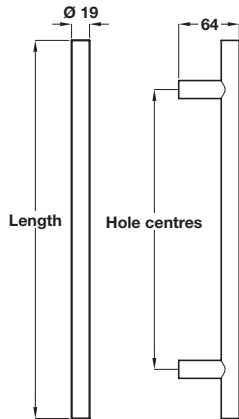

Ø 19 mm Guardsman pull handle, bolt through fixing

Bolt through fixing

- > Single pull handle
- > Bolt through fixing
- > To suit doors up to 44 mm thick
- > Stainless steel
- > Order qty: 1 pc

Length	Hole centres	Satin stainless steel
325 mm	225 mm	903.03.810
400 mm	300 mm	903.03.812

RELATED PRODUCTS

Push plate, with radius corners

Door protection plate from our grade 304 range.

- > Product shown is **987.14.830**
- > For full details see **Section 2** page **121**

Fire door mandatory sign

- > Product shown is **931.84.820**
- > For full details see **Section 4** page **6**