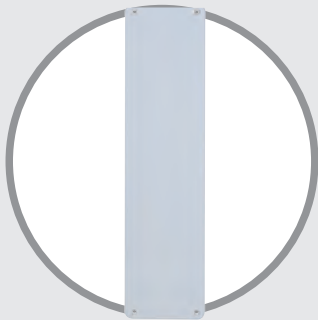

Ø 19 mm Guardsman pull handle, bolt through fixing

Bolt through fixing

- > Single pull handle
- > Bolt through fixing
- > To suit doors up to 44 mm thick
- > Stainless steel
- > Order qty: 1 pc

Length	Hole centres	Satin stainless steel
325 mm	225 mm	903.03.810
400 mm	300 mm	903.03.812

RELATED PRODUCTS

Push plate, with radius corners

Door protection plate from our grade 304 range.

- > Product shown is **987.14.830**
- > For full details see **Section 2** page **121**

Fire door mandatory sign

Mandatory signage to complete your fire door.

- > Product shown is **987.02.021**
- > For full details see **Section 2** page **134**

Startec DCL 51 overhead door closer

Häfele brings you German engineering with our Häfele branded door closers.