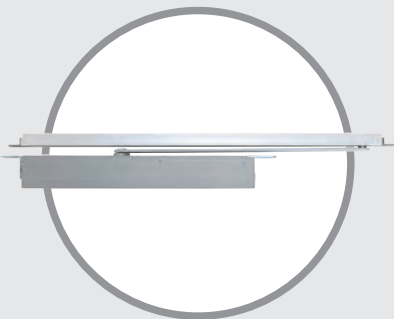

Ø 19 mm Pull handle on plate, face fixing

- > Single pull handle on plate
- > Face fixing
- > Radius corners
- > Stainless steel
- > Order qty: 1 pc

Finish  
Brushed stainless steel

Cat. No.  
903.03.760

RELATED PRODUCTS

**Geze boxer single action concealed overhead door closer**

German efficiency in door controls.

- > Product shown is **931.17.903**
- > For full details see **Section 4** page **29**

**Häfele stainless steel ball bearing butt hinge, 102 x 76 mm**

High quality grade 304 stainless steel hinge, tested to BSEN 1935.

- > Product shown is **926.90.203**
- > For full details see **Section 3** page **18**

**Startec mortice profile cylinder lock**

Häfele manufactured high quality DIN lock cases.