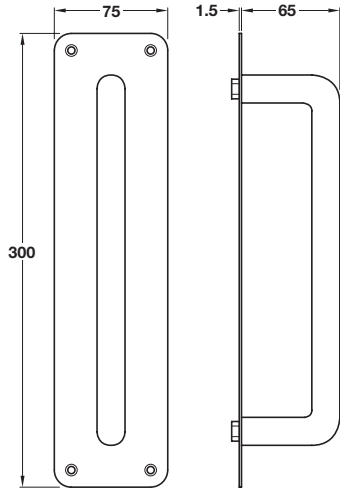

Ø 19 mm Pull handle on plate, face fixing

- > Single pull handle on plate
- > Face fixing
- > Radius corners
- > Stainless steel
- > Order qty: 1 pc

Finish  
Brushed stainless steel

Cat. No.  
903.03.760

RELATED PRODUCTS

**Geze boxer single action concealed overhead door closer**

German efficiency in door controls.

- > Product shown is **931.17.903**
- > For full details see **Section 4** page **29**

**Häfele stainless steel ball bearing butt hinge, 102 x 76 mm**

High quality grade 304 stainless steel hinge, tested to BSEN 1935.

- > Product shown is **926.90.203**
- > For full details see **Section 3** page **18**

**Startec mortice profile cylinder lock**

Häfele manufactured high quality DIN lock cases.

- > Product shown is **911.02.145**
- > For full details see **Section 5** page **5**