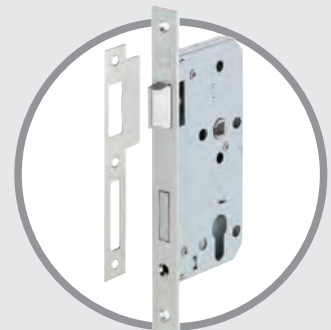

Ø 19 mm Pull handle on plate, face fixing

- > Single pull handle on plate
- > Face fixing
- > Radius corners
- > Stainless steel
- > Order qty: 1 pc

Finish  
Brushed stainless steel

Cat. No.  
903.03.760

RELATED PRODUCTS

**Geze boxer single action concealed overhead door closer**

German efficiency in door controls.

- > Product shown is **931.17.903**
- > For full details see **Section 4** page **29**

**Häfele stainless steel ball bearing butt hinge, 102 x 76 mm**

High quality grade 304 stainless steel hinge, tested to BSEN 1935.

- > Product shown is **926.90.203**
- > For full details see **Section 3** page **18**

**Startec mortice profile cylinder lock**

Häfele manufactured high quality DIN lock cases.