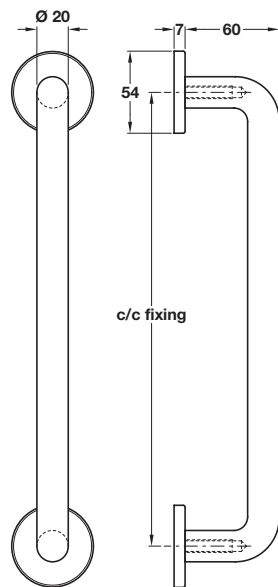

Ø 20 mm Pull handle, bolt through fixing, aluminium

Bolt through fixing

- > Single pull handle
- > Bolt through fixing
- > To suit doors 44-54 mm thick
- > Aluminium
- > Order qty: 1 pc

c/c fixing	Satin anodised
225 mm	905.01.012
300 mm	905.01.013
425 mm	905.01.014

Ø 20 mm Pull handle, face fixing, aluminium

Face fixing

- > Single pull handle with roses
- > Face fixing with roses
- > To suit doors 44-54 mm thick
- > Aluminium
- > Order qty: 1 pc

c/c fixing	Satin anodised
225 mm	905.01.052
300 mm	905.01.053
425 mm	905.01.054

TCH AH 2016. © Häfele U.K. Ltd 2016. Dimensional data not binding. We reserve the right to alter specifications without notice.

Co-ordinating levers on round roses are shown on page 78