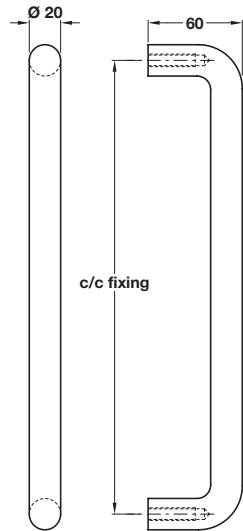

Ø 20 mm Pull handle, bolt through fixing, aluminium

Bolt through fixing

- > Single pull handle
- > Bolt through fixing
- > To suit doors 44-54 mm thick
- > Aluminium
- > Order qty: 1 pc

c/c fixing	Satin anodised
225 mm	905.01.012
300 mm	905.01.013
425 mm	905.01.014

Ø 20 mm Pull handle, face fixing, aluminium

Face fixing

- > Single pull handle with roses
- > Face fixing with roses
- > To suit doors 44-54 mm thick
- > Aluminium
- > Order qty: 1 pc

c/c fixing	Satin anodised
225 mm	905.01.052
300 mm	905.01.053
425 mm	905.01.054

TCH AH 2016. © Häfele U.K. Ltd 2016. Dimensional data not binding. We reserve the right to alter specifications without notice.

Co-ordinating levers on round roses are shown on page 78