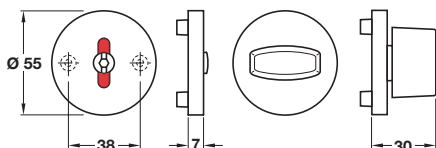

FSB Oval profile cylinder escutcheons, grade 304 stainless steel

- > Grade 304 stainless steel
- > Order fixings separately, see bolt through fixing screws 909.90.746/748
- > Order qty: 1 pc

Finish	Cat. No.
Satin stainless steel	902.52.020

FSB WC/emergency release and inside turn, grade 304 stainless steel

- > To suit doors up to 44 mm thick
- > 8 mm spindle included
- > Grade 304 stainless steel
- > Order fixings separately, see bolt through fixing screws 909.90.746/748
- > Order qty: 1 set