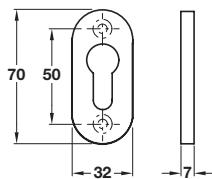

FSB Profile cylinder escutcheons, grade 304 stainless steel

- > Grade 304 stainless steel
- > Order fixings separately, see bolt through fixing screws 909.90.746/748
- > Order qty: 1 set

Finish	Cat. No.
Satin stainless steel	902.52.000

FSB Oval profile cylinder escutcheons, grade 304 stainless steel

- > Grade 304 stainless steel
- > Order fixings separately, see bolt through fixing screws 909.90.746/748
- > Order qty: 1 pc

Finish	Cat. No.
Satin stainless steel	902.52.020

FSB WC/emergency release and inside turn, grade 304 stainless steel

- > To suit doors up to 44 mm thick
- > 8 mm spindle included
- > Grade 304 stainless steel
- > Order fixings separately, see bolt through fixing screws 909.90.746/748
- > Order qty: 1 set

Finish	Cat. No.
Satin stainless steel	902.53.000

TCH AH 2016. © Häfele U.K. Ltd 2016. Dimensional data not binding. We reserve the right to alter specifications without notice.