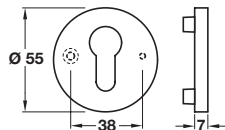

FSB Standard keyway escutcheons, grade 304 stainless steel

- > Grade 304 stainless steel
- > Order fixings separately, see bolt through fixing screws 909.90.746/748
- > Order qty: 1 pair

Finish	Cat. No.
Satin stainless steel	902.51.046

FSB Profile cylinder escutcheons, grade 304 stainless steel

- > Grade 304 stainless steel
- > Order fixings separately, see bolt through fixing screws 909.90.746/748
- > Order qty: 1 set

Finish	Cat. No.
Satin stainless steel	902.52.000

FSB WC/emergency release and inside turn, grade 304 stainless steel

- > To suit doors up to 44 mm thick
- > 8 mm spindle included
- > Grade 304 stainless steel
- > Order fixings separately, see bolt through fixing screws 909.90.746/748
- > Order qty: 1 set

Finish	Cat. No.
Satin stainless steel	902.53.000

TCH AH 2016. © Häfele U.K. Ltd 2016. Dimensional data not binding. We reserve the right to alter specifications without notice.