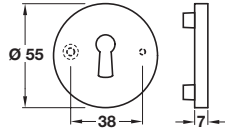

FSB Standard keyway escutcheons, grade 304 stainless steel

- > Grade 304 stainless steel
- > Order fixings separately, see bolt through fixing screws 909.90.746/748
- > Order qty: 1 pair

Finish	Cat. No.
Satin stainless steel	902.51.046

FSB Profile cylinder escutcheons, grade 304 stainless steel

- > Grade 304 stainless steel
- > Order fixings separately, see bolt through fixing screws 909.90.746/748
- > Order qty: 1 set

Finish	Cat. No.
Satin stainless steel	902.52.000

FSB WC/emergency release and inside turn, grade 304 stainless steel

- > To suit doors up to 44 mm thick
- > 8 mm spindle included
- > Grade 304 stainless steel
- > Order fixings separately, see bolt through fixing screws 909.90.746/748
- > Order qty: 1 set