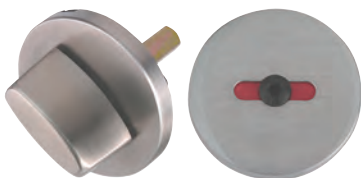

FSB Standard keyway escutcheons, grade 304 stainless steel

- > Grade 304 stainless steel
- > Order fixings separately, see bolt through fixing screws 909.90.746/748
- > Order qty: 1 pair

Finish	Cat. No.
Satin stainless steel	902.51.046

FSB Profile cylinder escutcheons, grade 304 stainless steel

- > Grade 304 stainless steel
- > Order fixings separately, see bolt through fixing screws 909.90.746/748
- > Order qty: 1 set

Finish	Cat. No.
Satin stainless steel	902.52.000

FSB Oval profile cylinder escutcheons, grade 304 stainless steel

- > Grade 304 stainless steel
- > Order fixings separately, see bolt through fixing screws 909.90.746/748
- > Order qty: 1 pc

Finish	Cat. No.
Satin stainless steel	902.52.020

FSB WC/emergency release and inside turn, grade 304 stainless steel

- > To suit doors up to 44 mm thick
- > 8 mm spindle included
- > Grade 304 stainless steel
- > Order fixings separately, see bolt through fixing screws 909.90.746/748
- > Order qty: 1 set