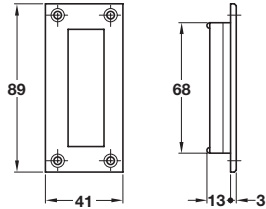

## Flush pull handle, brass

- > Suitable for sliding and folding timber doors
- > Brass
- > Order qty: 1 pc

Finish	Cat.No.
Satin nickel-plated	910.37.044
Polished brass	910.37.035

## Flush pull handle, brass

- > Suitable for sliding and folding timber doors
- > Brass
- > Order qty: 1 pc

Finish	Cat. No.
Satin nickel-plated	910.37.085
Polished brass	910.37.080