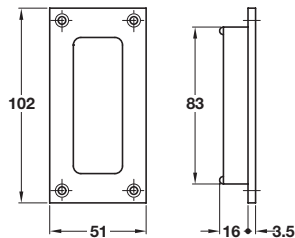

## Flush pull handle, brass

- > Suitable for sliding and folding timber doors
- > Brass
- > Order qty: 1 pc

Finish	Cat.No.
Satin nickel-plated	910.37.044
Polished brass	910.37.035

## Flush pull handle, brass

- > Suitable for sliding and folding timber doors
- > Brass
- > Order qty: 1 pc

Finish	Cat. No.
Satin nickel-plated	910.37.085
Polished brass	910.37.080