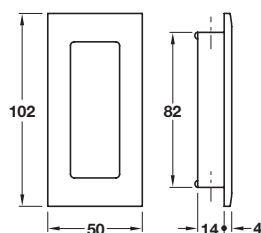

## Flush pull handle, brass

- > Suitable for sliding and swing timber doors
- > Brass
- > Order qty: 1 pc

Finish	Cat. No.
Satin nickel-plated	910.37.062
Polished brass	910.37.071

## Flush pull handle, brass

- > Suitable for sliding and folding timber doors
- > Concealed fixing
- > Brass
- > Order qty: 1 pc

Finish	Cat. No.
Polished chrome-plated	901.01.702
Satin nickel-plated	901.01.706
Polished brass	901.01.708