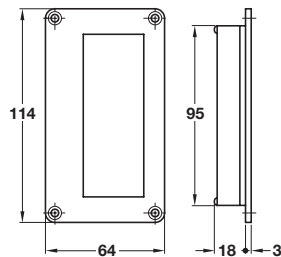

Flush pull handle, brass

- > Suitable for sliding and swing timber doors
- > Brass
- > Order qty: 1 pc

Finish	Cat. No.
Satin nickel-plated	910.37.062
Polished brass	910.37.071