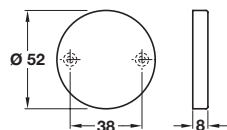

Finish	Cat. No.
Satin stainless steel	902.51.032

Startec TESSA/CHASE/BODA Profile cylinder escutcheons, grade 304 stainless steel

- > Concealed bolt through fixing from one side only
- > To suit doors 36-44 mm thick
- > Grade 304 stainless steel
- > Order qty: 1 pair

Finish	Cat. No.
Satin stainless steel	902.52.032

Startec TESSA/CHASE/BODA Blank escutcheons, grade 304 stainless steel

- > Concealed bolt through fixing from one side only
- > To suit doors 36-44 mm thick
- > Grade 304 stainless steel
- > Order qty: 1 pair