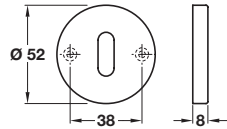

Startec TESSA/CHASE/BODA Standard keyway escutcheons, grade 304 stainless steel

- > Concealed bolt through fixing from one side only
- > To suit doors 36-44 mm thick
- > Grade 304 stainless steel
- > Order qty: 1 pair

Finish	Cat. No.
Satin stainless steel	902.51.032

Startec TESSA/CHASE/BODA Profile cylinder escutcheons, grade 304 stainless steel

- > Concealed bolt through fixing from one side only
- > To suit doors 36-44 mm thick
- > Grade 304 stainless steel
- > Order qty: 1 pair

Finish	Cat. No.
Satin stainless steel	902.52.032

Startec TESSA/CHASE/BODA Blank escutcheons, grade 304 stainless steel

- > Concealed bolt through fixing from one side only
- > To suit doors 36-44 mm thick
- > Grade 304 stainless steel
- > Order qty: 1 pair