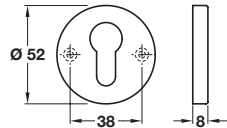

Startec TESSA/CHASE/BODA Standard keyway escutcheons, grade 304 stainless steel

- > Concealed bolt through fixing from one side only
- > To suit doors 36-44 mm thick
- > Grade 304 stainless steel
- > Order qty: 1 pair

Finish	Cat. No.
Satin stainless steel	902.51.032

Startec TESSA/CHASE/BODA Profile cylinder escutcheons, grade 304 stainless steel

- > Concealed bolt through fixing from one side only
- > To suit doors 36-44 mm thick
- > Grade 304 stainless steel
- > Order qty: 1 pair

Finish	Cat. No.
Satin stainless steel	902.52.032

Startec TESSA/CHASE/BODA Blank escutcheons, grade 304 stainless steel

- > Concealed bolt through fixing from one side only
- > To suit doors 36-44 mm thick
- > Grade 304 stainless steel
- > Order qty: 1 pair